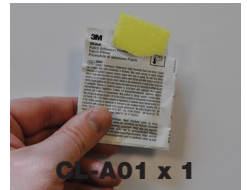

## COMPONENTS INCLUDED

SIDE WINDOW X2

TAILGATE WINDOW X2

CL-P02 x 6

CL-M02 x 2

CL-W01 x 1

CL-A01 x 1

**CAR**  
SHADES