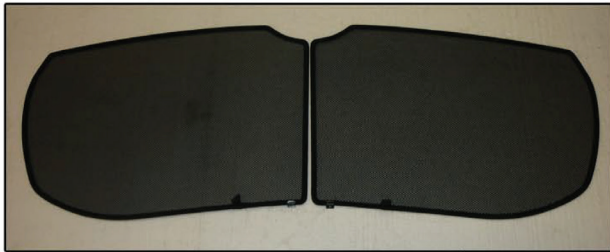

## COMPONENTS INCLUDED

SIDE WINDOW X2

TAILGATE WINDOW X2

CL-P02 x 6

CL-M02 x 2

CL-W01 x 1

CL-A01 x 1

**CAR**  
SHADES