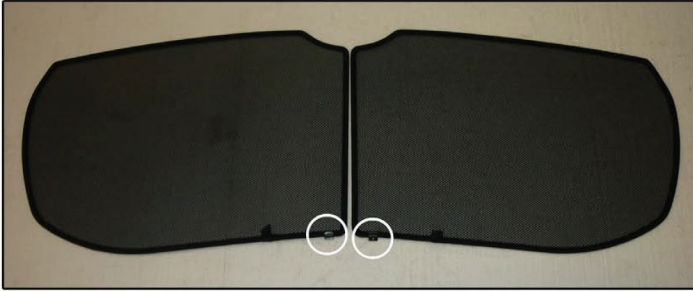

Installation

PEUGEOT 307 3DR

PEU-307-3-A

TAILGATE SHADE INSTALLATION