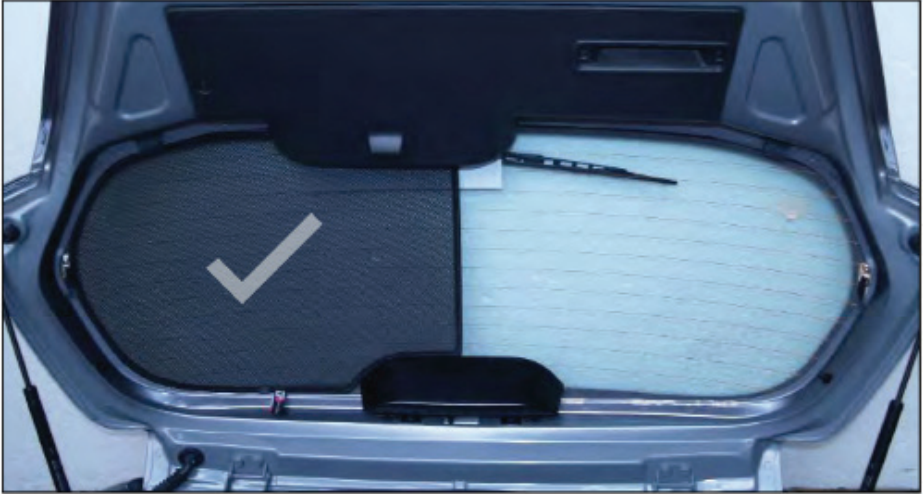

REAR SHADE INSTALLATION