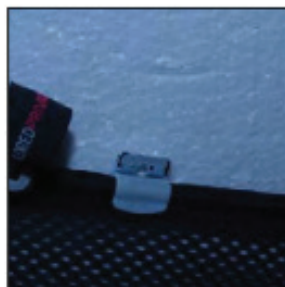

X2

Installation

CHEVROLET KALOS / AVEO 5DR
CHE-KALO-5-A / CHE-AVEO-5-A

REAR SHADE INSTALLATION

Installation

CHEVROLET KALOS / AVEO 5DR
CHE-KALO-5-A / CHE-AVEO-5-A

REAR SHADE INSTALLATION

Installation