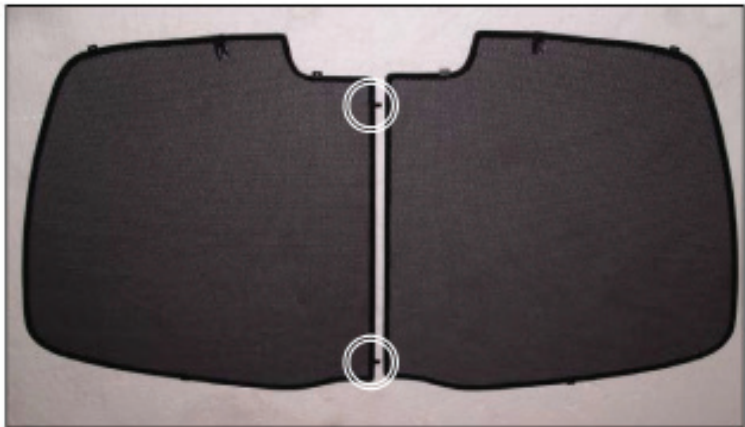

Installation

CITROEN XSARA PICASSO
CIT-XSPI-5-A

REAR SHADE INSTALLATION

X6

X2