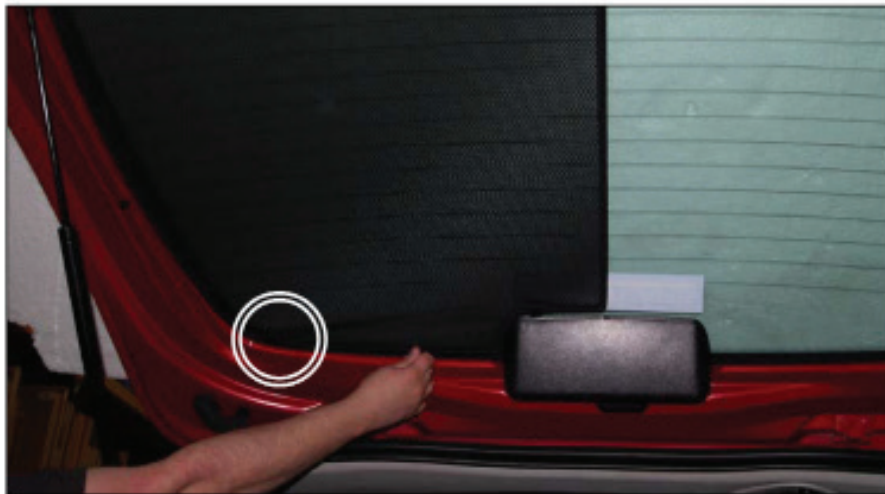

REAR SHADE INSTALLATION