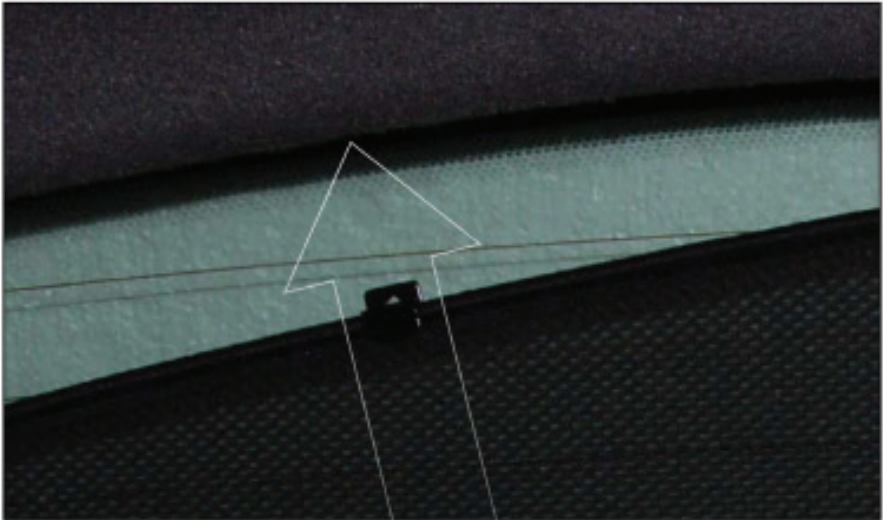

X6

X2

Installation

CITROEN XSARA PICASSO
CIT-XSPI-5-A

REAR SHADE INSTALLATION

Installation

CITROEN XSARA PICASSO

CIT-XSPI-5-A