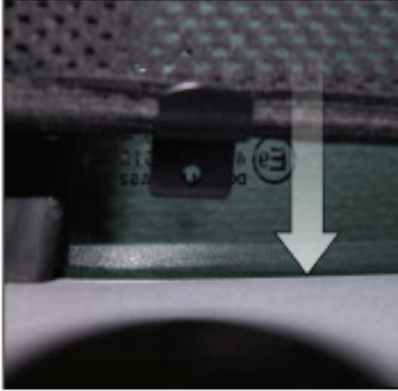

X2

Installation

CITROEN XSARA PICASSO
CIT-XSPI-5-A

SIDE SHADE INSTALLATION

Installation

CITROEN XSARA PICASSO

CIT-XSPI-5-A

SIDE SHADE INSTALLATION