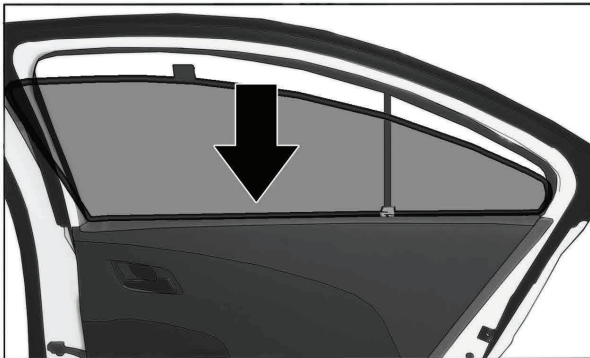

Installation

CHEVROLET AVEO 4DR

CHE-AVEO-4-B

SIDE SHADE INSTALLATION

CL-M05

①+⑧

CL-M13

①+⑧

①+⑧