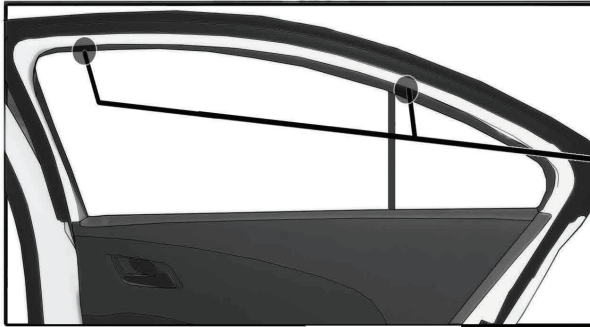

CL-M01 x 4

CL-M14 x 1

CAR
S H A D E S

Installation

CHEVROLET AVEO 4DR

CHE-AVEO-4-B

SIDE SHADE INSTALLATION

CL-M05

①+⑧

CL-M13

①+⑧

①+⑧

Installation

CHEVROLET AVEO 4DR

CHE-AVEO-4-B

SIDE SHADE INSTALLATION