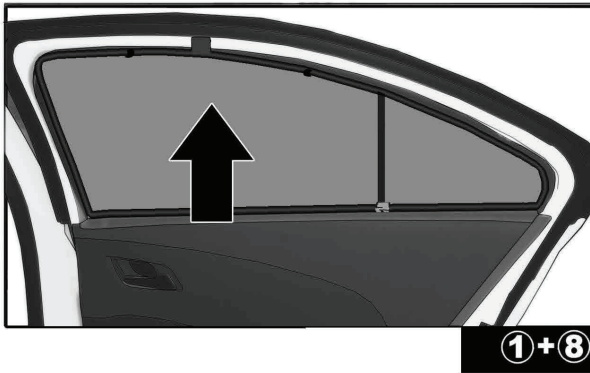

①+⑧

CL-M13

①+⑧

①+⑧

Installation

CHEVROLET AVEO 4DR

CHE-AVEO-4-B

SIDE SHADE INSTALLATION