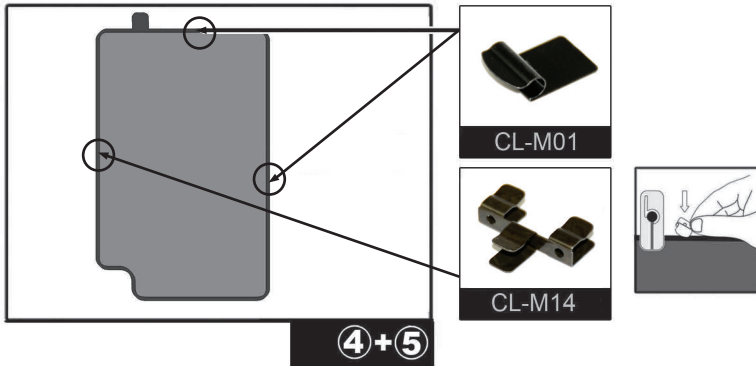

CL-M01 x 4

CL-M14 x 1

CAR
S H A D E S

Installation

CHEVROLET AVEO 4DR

CHE-AVEO-4-B

SIDE SHADE INSTALLATION

CL-M05

①+⑧

CL-M13

①+⑧

①+⑧

Installation

CHEVROLET AVEO 4DR

CHE-AVEO-4-B

SIDE SHADE INSTALLATION

Installation

CHEVROLET AVEO 4DR

CHE-AVEO-4-B

TAILGATE SHADE INSTALLATION

Installation

CHEVROLET AVEO 4DR

CHE-AVEO-4-B

TAILGATE SHADE INSTALLATION