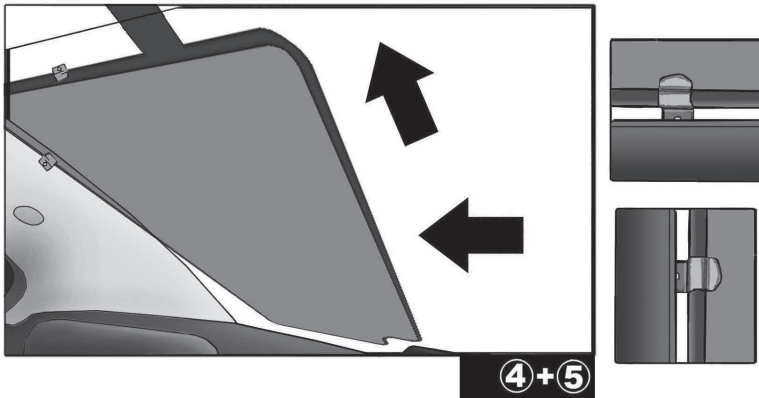

TAILGATE SHADE INSTALLATION