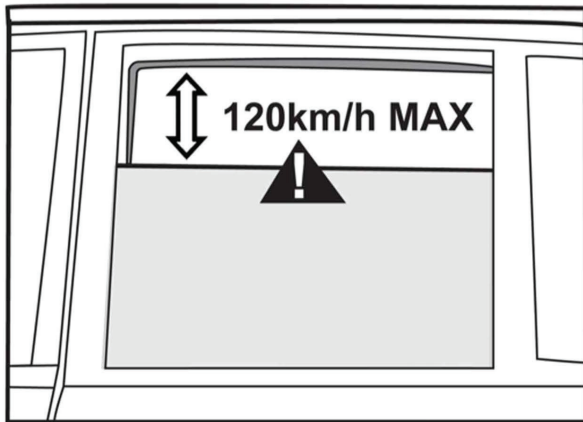

①+⑧

CL-M13

①+⑧

①+⑧

Installation

CHEVROLET AVEO 4DR

CHE-AVEO-4-B

SIDE SHADE INSTALLATION