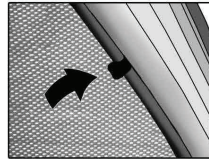

CL-M01 x 4

CL-M14 x 1

CAR
S H A D E S

Installation

CHEVROLET AVEO 4DR

CHE-AVEO-4-B

SIDE SHADE INSTALLATION

CL-M05

①+⑧

CL-M13

①+⑧

①+⑧

Installation

CHEVROLET AVEO 4DR

CHE-AVEO-4-B

SIDE SHADE INSTALLATION

Installation

CHEVROLET AVEO 4DR

CHE-AVEO-4-B

TAILGATE SHADE INSTALLATION

Installation

CHEVROLET AVEO 4DR

CHE-AVEO-4-B

TAILGATE SHADE INSTALLATION