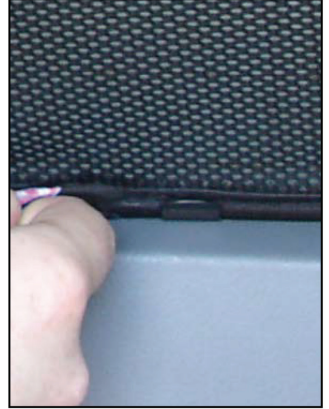

Installation

CHEVROLET LACETTI / NUBIRA WAGON

CHE-LACE-E-A

REAR SHADE INSTALLATION