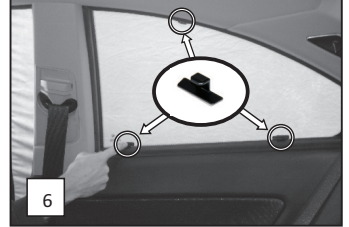

CAR
SHADES

Installation

BMW 3 SERIES E46 2 DR

BMW-3SER-2-A

SIDE SHADE INSTALLATION

Installation

BMW 3 SERIES E46 2 DR

BMW-3SER-2-A