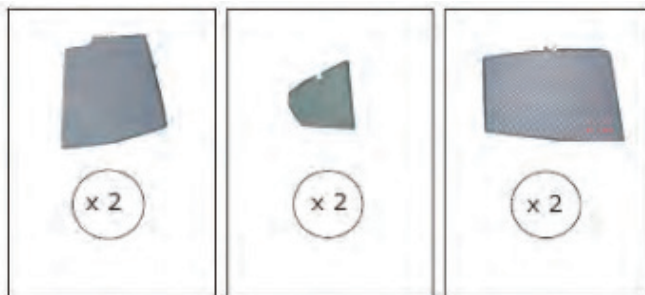

Installation Manual

BMW 3 SERIES 4DR
BMW-3SER-4-A

COMPONENTS INCLUDED

CL-M01 x 4

CL-P02 x 2

CL-W01 x 1

Installation

BMW 3 SERIES 4DR