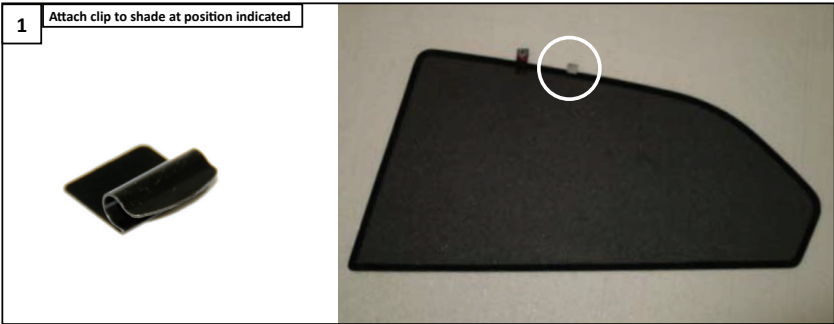

Installation Manual

ALFA ROMEO 147 3DR
AR-147-3-A

COMPONENTS INCLUDED

x 2

x1

x1

FIXING CLIPS

CL-M12 x 2

CL-M02 x 2

CAR[®]
S H A D E S

Installation

ALFA ROMEO 147 3DR

AR-147-3-A

SIDE SHADE INSTALLATION

Installation

ALFA ROMEO 147 3DR