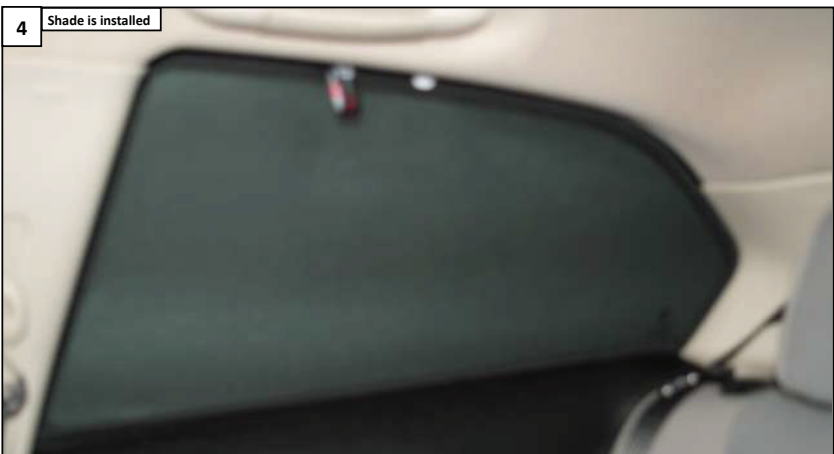

CL-M02 x 2

CAR[®]
S H A D E S

Installation

ALFA ROMEO 147 3DR

AR-147-3-A

SIDE SHADE INSTALLATION

Installation

ALFA ROMEO 147 3DR