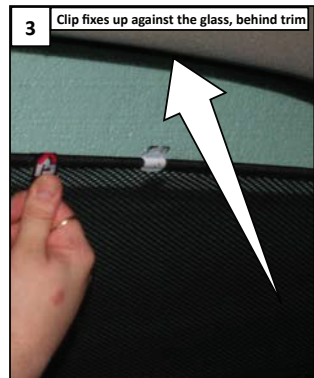

CL-M02 x 2

CAR[®]
S H A D E S

Installation

ALFA ROMEO 147 3DR

AR-147-3-A

SIDE SHADE INSTALLATION

Installation

ALFA ROMEO 147 3DR