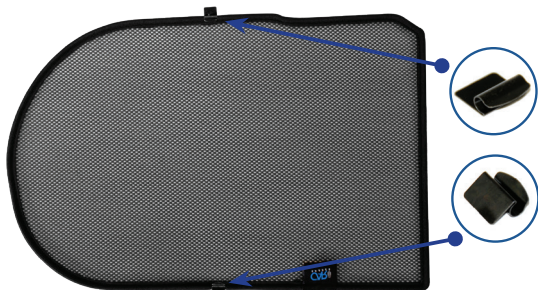

Installation

KIA PICANTO 5DR
KIA-PICA-5-C

Side Shade Installation

STEP 7

STEP 8

STEP 9

STEP 10

STEP 11

Repeat this whole process for the other side.

Installation

KIA PICANTO 5DR
KIA-PICA-5-C

Components Needed

Tailgate Shades

CL-M02 x 2

CL-M12 x 2

CL-M14 x 1

Tailgate Shade Installation

STEP 1

STEP 2

STEP 3

STEP 4

STEP 5

STEP 6

Installation