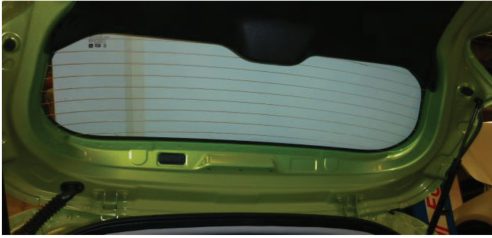

Installation Manual

VAUXHALL VIVA 5DR

VAU-VIVA-5-A

COMPONENTS INCLUDED

Installation

VAUXHALL VIVA 5DR

VAU-VIVA-5-A

SIDE SHADE INSTALLATION

Installation

VAUXHALL VIVA 5DR

VAU-VIVA-5-A

REAR SHADE INSTALLATION

Repeat the above on the opposite side of the rears to complete

Installation

VAUXHALL VIVA 5DR

VAU-VIVA-5-A