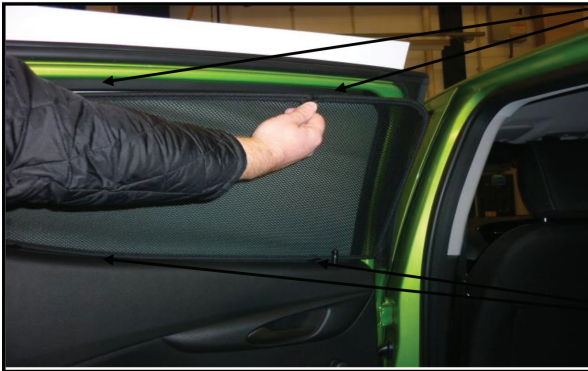

Installation Manual

VAUXHALL VIVA 5DR

VAU-VIVA-5-A

COMPONENTS INCLUDED

Installation

VAUXHALL VIVA 5DR

VAU-VIVA-5-A

SIDE SHADE INSTALLATION

Installation

VAUXHALL VIVA 5DR

VAU-VIVA-5-A

REAR SHADE INSTALLATION

Repeat the above on the opposite side of the rears to complete

Installation

VAUXHALL VIVA 5DR

VAU-VIVA-5-A