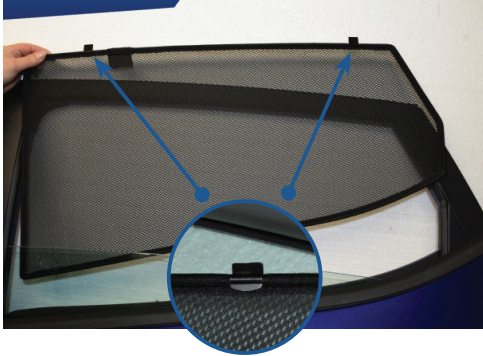

Side Shade Installation

FORD FIESTA 5DR
FOR-FIES-5-C

COMPONENTS NEEDED:

STEP #1

ATTACH CLIPS ON SHADE EDGES

STEP #2

POSITION THE SIDE SHADE

STEP #3

INSERT CLIPS INSIDE WEATHERSTRIP

STEP #4

ENSURE SECURELY FITTED IN PLACE

CAR
SHADES

Quarter Light Shade Installation

FORD FIESTA 5DR
FOR-FIES-5-C

COMPONENTS NEEDED:

STEP #1