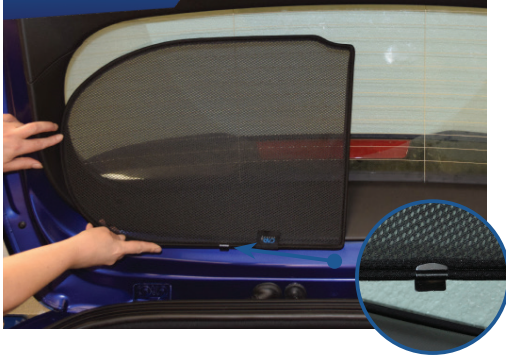

STEP #1

ATTACH CLIPS ON SHADE EDGES