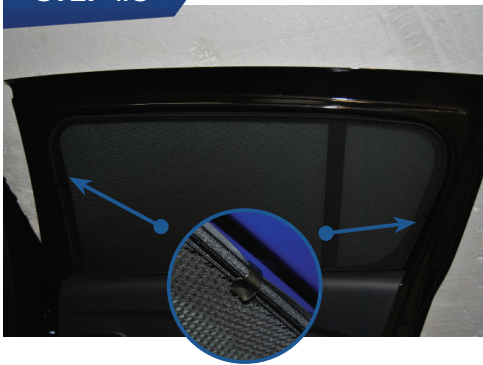

Installation Manual

DACIA SANDERO STEPWAY
DAC-SAND-5-B

COMPONENTS INCLUDED

SHADES

CAR
SHADES

FIXING CLIPS

CL-M02 x 2

CL-M05 x 4

CL-M14 x 1

CL-T01 x 1

Side Shade Installation

DACIA SANDERO STEPWAY
DAC-SAND-5-B

COMPONENTS NEEDED:

STEP #1

INSERT CLIPS INSIDE WEATHERSTRIP

STEP #2

POSITION THE SIDE SHADE

STEP #3

ATTACH SIDE SHADE BEHIND CLIPS

STEP #4

ENSURE SECURELY FITTED IN PLACE

CAR
SHADES

Rear Shade Installation

DACIA SANDERO STEPWAY
DAC-SAND-5-B