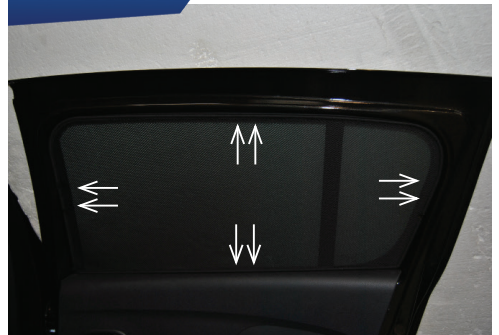

CL-M14 x 1

CL-T01 x 1

Side Shade Installation

DACIA SANDERO STEPWAY
DAC-SAND-5-B

COMPONENTS NEEDED:

STEP #1

INSERT CLIPS INSIDE WEATHERSTRIP

STEP #2

POSITION THE SIDE SHADE

STEP #3

ATTACH SIDE SHADE BEHIND CLIPS

STEP #4

ENSURE SECURELY FITTED IN PLACE

CAR
SHADES

Rear Shade Installation

DACIA SANDERO STEPWAY
DAC-SAND-5-B

COMPONENTS NEEDED:

STEP #1

ATTACH CLIPS ON SHADE EDGES

STEP #2

POSITION THE REAR SHADE

STEP #3

INSERT CLIPS BEHIND INTERIOR TRIM

STEP #4