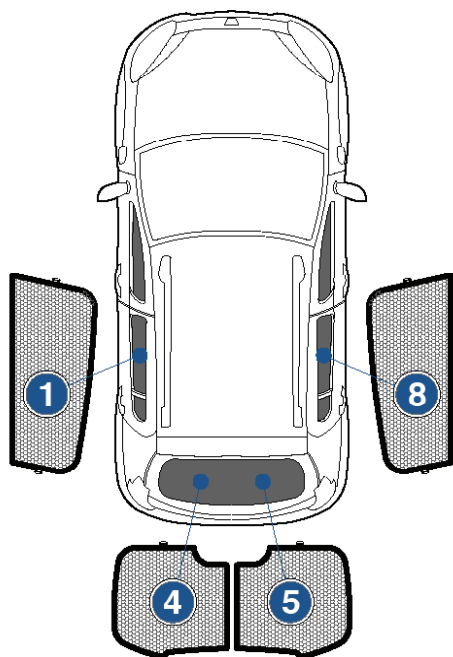

Installation Manual

DACIA SANDERO STEPWAY
DAC-SAND-5-B

COMPONENTS INCLUDED

SHADES

CAR
SHADES

FIXING CLIPS

CL-M02 x 2

CL-M05 x 4

CL-M14 x 1

CL-T01 x 1

Side Shade Installation

DACIA SANDERO STEPWAY
DAC-SAND-5-B

COMPONENTS NEEDED:

STEP #1

INSERT CLIPS INSIDE WEATHERSTRIP

STEP #2

POSITION THE SIDE SHADE

STEP #3

ATTACH SIDE SHADE BEHIND CLIPS

STEP #4

ENSURE SECURELY FITTED IN PLACE

CAR
SHADES

Rear Shade Installation

DACIA SANDERO STEPWAY
DAC-SAND-5-B