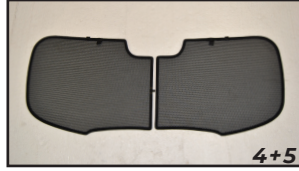

Rear Shade Installation

DACIA SANDERO STEPWAY
DAC-SAND-5-B

COMPONENTS NEEDED: