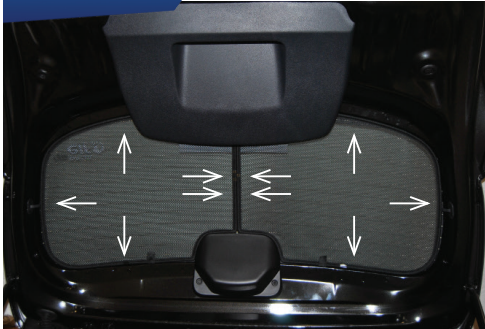

POSITION THE SIDE SHADE

STEP #3

ATTACH SIDE SHADE BEHIND CLIPS

STEP #4

ENSURE SECURELY FITTED IN PLACE

CAR
SHADES

Rear Shade Installation

DACIA SANDERO STEPWAY
DAC-SAND-5-B

COMPONENTS NEEDED:

STEP #1

ATTACH CLIPS ON SHADE EDGES

STEP #2

POSITION THE REAR SHADE

STEP #3

INSERT CLIPS BEHIND INTERIOR TRIM

STEP #4

REPEAT THE PROCESS ON OTHER SHADE

STEP #5

ENSURE SECURELY FITTED IN PLACE

CAR
SHADES