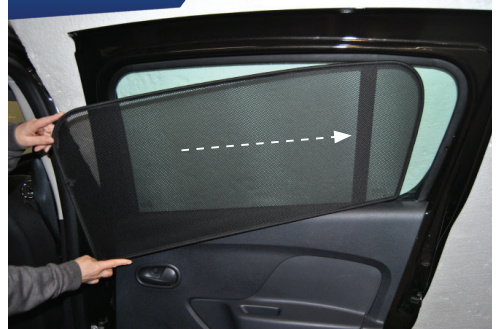

Installation Manual

DACIA SANDERO STEPWAY
DAC-SAND-5-B

COMPONENTS INCLUDED

SHADES

CAR
SHADES

FIXING CLIPS

CL-M02 x 2

CL-M05 x 4

CL-M14 x 1

CL-T01 x 1

Side Shade Installation

DACIA SANDERO STEPWAY
DAC-SAND-5-B

COMPONENTS NEEDED:

STEP #1

INSERT CLIPS INSIDE WEATHERSTRIP

STEP #2

POSITION THE SIDE SHADE

STEP #3

ATTACH SIDE SHADE BEHIND CLIPS

STEP #4

ENSURE SECURELY FITTED IN PLACE

CAR
SHADES

Rear Shade Installation

DACIA SANDERO STEPWAY
DAC-SAND-5-B