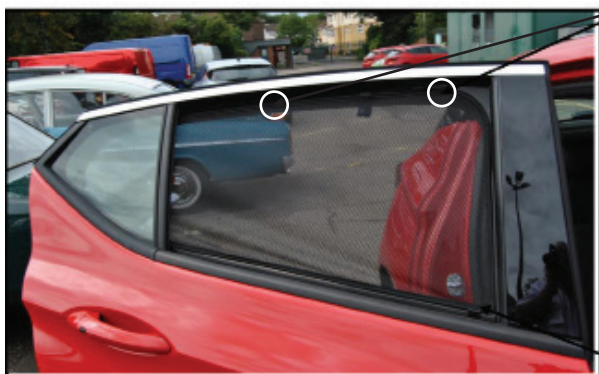

SIDE SHADE INSTALLATION

Wind the window down and fit the shades from the outside in.

CL-M12

CL-M03

Installation

VAUXHALL ASTRA 5DR

VAU-ASTR-5-D

REAR SHADE INSTALLATION