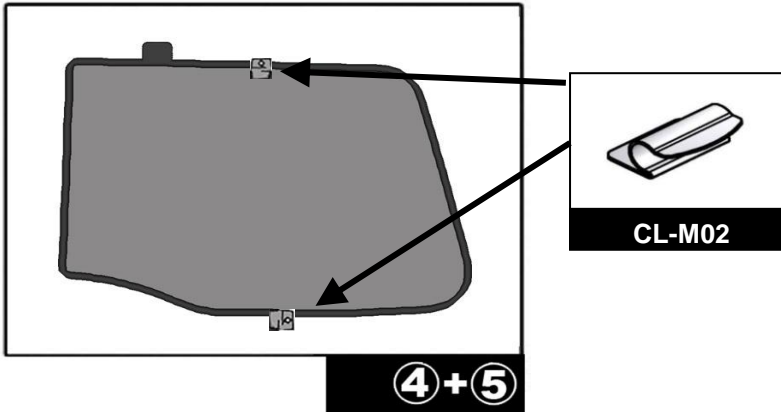

REAR SHADE INSTALLATION