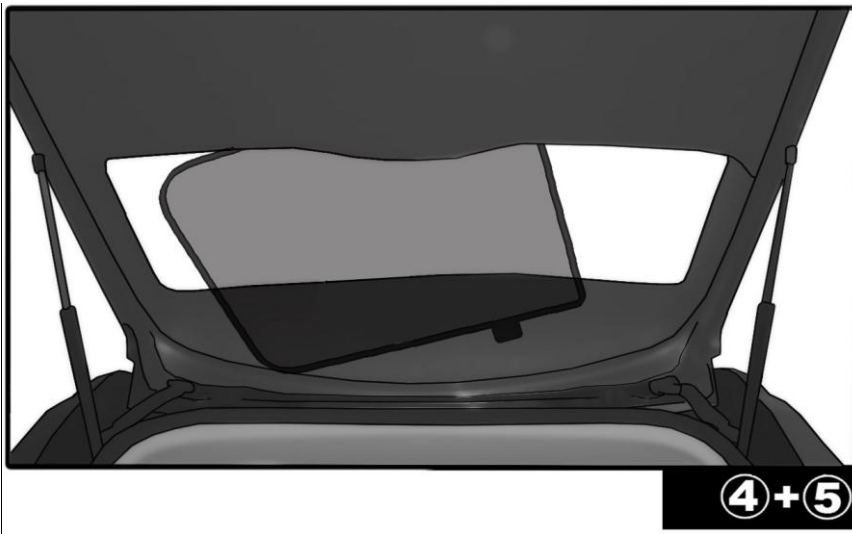

REAR SHADE INSTALLATION