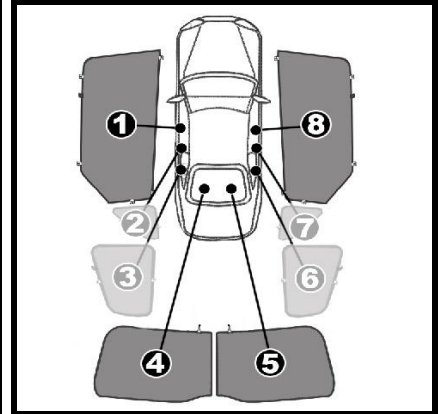

INSTALLATION INSTRUCTIONS

KIA PICANTO 3 DOOR

KIA-PICA-3-B

COMPONENTS INCLUDED

SHADES

FIXING CLIPS

CL-M02 x6

SIDE SHADE INSTALLATION