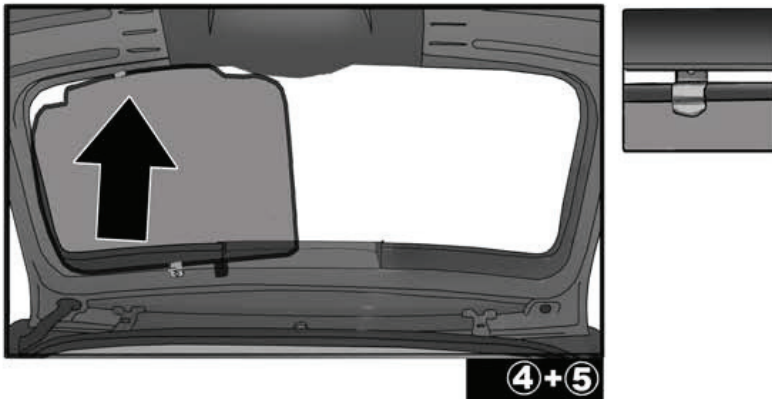

Installation

KIA PICANTO 5DR

KIA-PICA-5-B

TAILGATE SHADE INSTALLATION