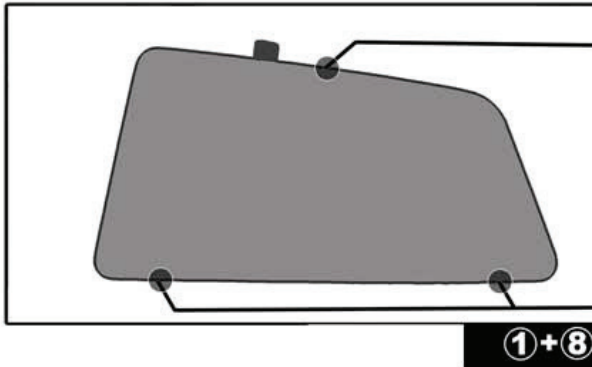

CL-M13 x 4

CAR
SHADES

Installation

KIA PICANTO 5DR

KIA-PICA-5-B

SIDE SHADE INSTALLATION

Installation

KIA PICANTO 5DR