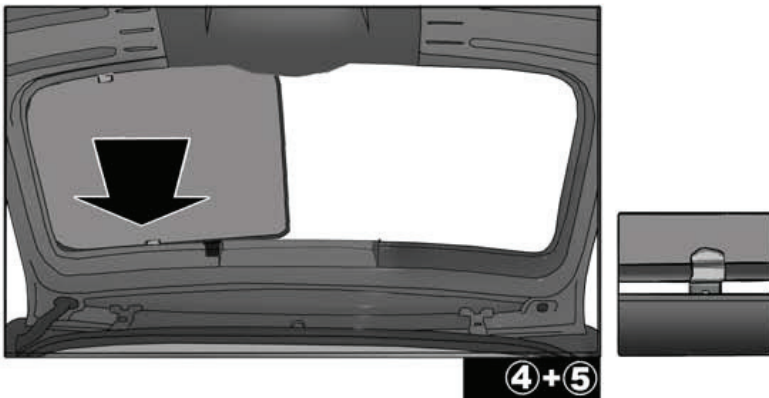

Installation

KIA PICANTO 5DR

KIA-PICA-5-B

TAILGATE SHADE INSTALLATION