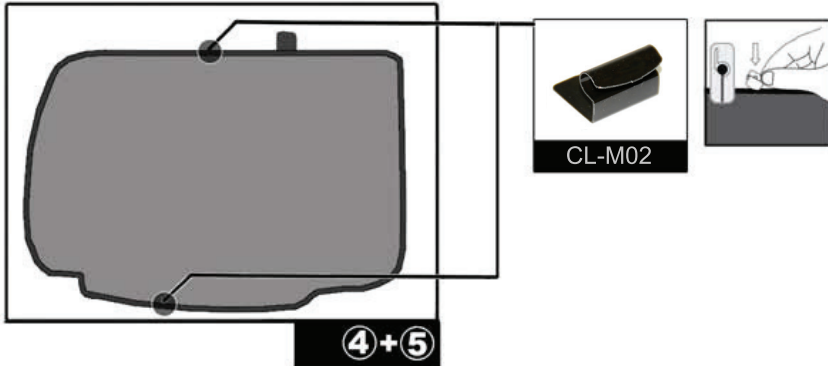

Installation

KIA PICANTO 5DR

KIA-PICA-5-B

TAILGATE SHADE INSTALLATION