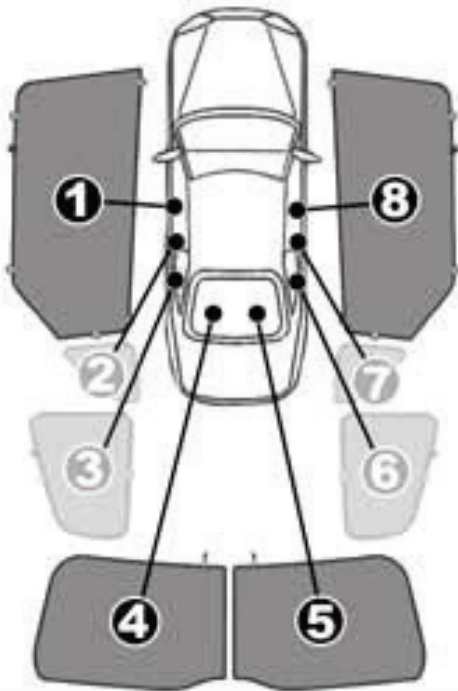

Installation Manual

KIA PICANTO 5DR
KIA-PICA-5-B

COMPONENTS INCLUDED

SHADES

1+8

4+5

FIXING CLIPS

CL-M02 x 6