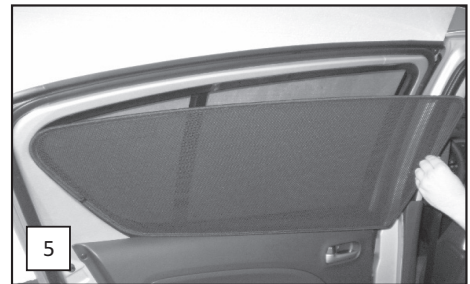

CL-M03 x 2

CL-W01 x 1

CAR
SHADES

Installation

VAUXHALL AGILA 5DR

VAU-AGIL-5-B

SIDE SHADE INSTALLATION

Installation