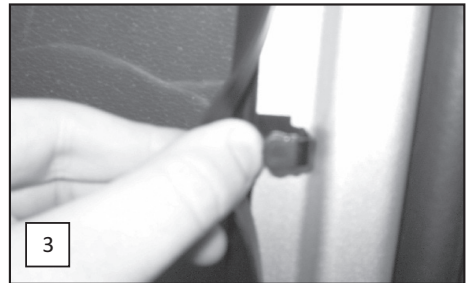

CL-M03 x 2

CL-W01 x 1

CAR
SHADES

Installation

VAUXHALL AGILA 5DR

VAU-AGIL-5-B

SIDE SHADE INSTALLATION

Installation