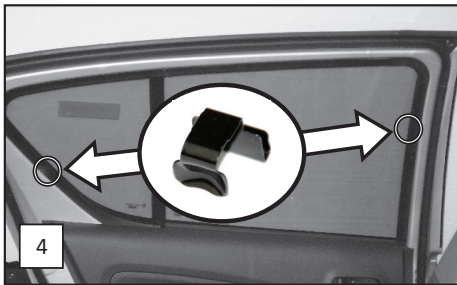

CL-M03 x 2

CL-W01 x 1

CAR
SHADES

Installation

VAUXHALL AGILA 5DR

VAU-AGIL-5-B

SIDE SHADE INSTALLATION

Installation