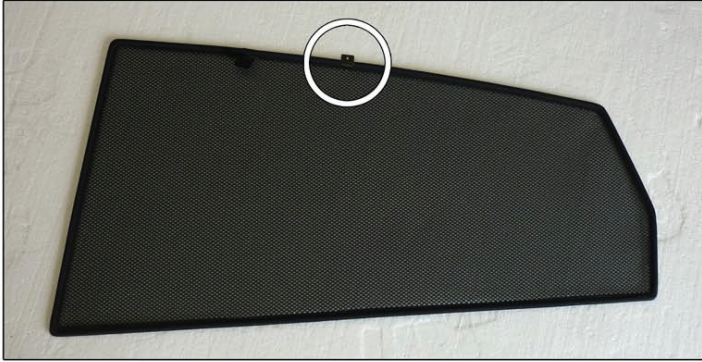

Installation Manual

**FORD FIESTA 5DR
FOR-FIES-5-B**

COMPONENTS INCLUDED

SIDE WINDOWS X2

PORT WINDOW X2

TAILGATE WINDOW X2

CL-M02 x 4

CL-M12 x 2

Installation

FORD FIESTA 5DR

FOR-FIES-5-B

SIDE SHADE INSTALLATION

Installation

FORD FIESTA 5DR

FOR-FIES-5-B

SIDE SHADE INSTALLATION