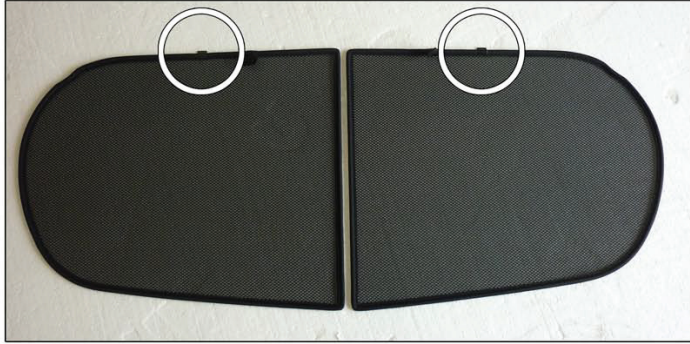

PORT SHADE INSTALLATION

x2

Installation

FORD FIESTA 5DR

FOR-FIES-5-B

TAILGATE SHADE INSTALLATION

Installation

FORD FIESTA 5DR