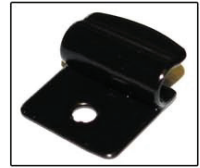

Installation Manual

**FORD FIESTA 5DR
FOR-FIES-5-B**

COMPONENTS INCLUDED

SIDE WINDOWS X2

PORT WINDOW X2

TAILGATE WINDOW X2

CL-M02 x 4

CL-M12 x 2

Installation

FORD FIESTA 5DR

FOR-FIES-5-B

SIDE SHADE INSTALLATION

Installation

FORD FIESTA 5DR

FOR-FIES-5-B

SIDE SHADE INSTALLATION