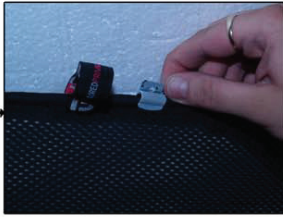

SIDE SHADE INSTALLATION