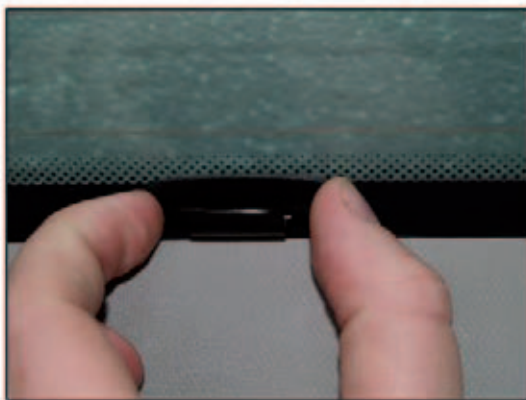

TAILGATE SHADE INSTALLATION

X4