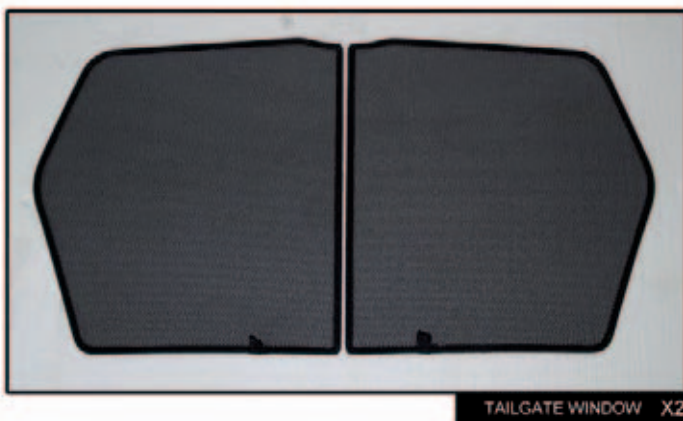

PRIVACY

Istruzioni di montaggio
Installation instructions

Fiat Bravo 5dr

FIA-BRVO-5-B

COMPONENTS INCLUDED

SHADES

FIXING CLIPS AND TOOLS

SIDE SHADE INSTALLATION

SIDE SHADE INSTALLATION

SIDE SHADE INSTALLATION

TAILGATE SHADE INSTALLATION

X4

TAILGATE SHADE INSTALLATION

TAILGATE SHADE INSTALLATION