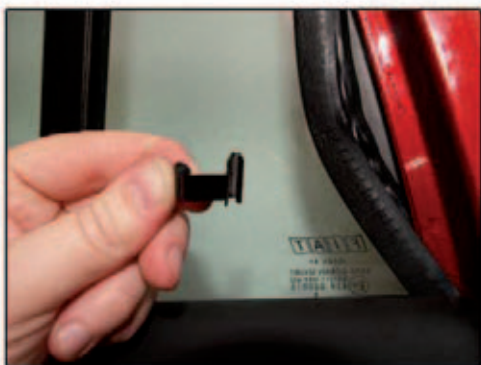

PRIVACY

Istruzioni di montaggio
Installation instructions

Fiat Bravo 5dr

FIA-BRVO-5-B

COMPONENTS INCLUDED

SHADES

FIXING CLIPS AND TOOLS

SIDE SHADE INSTALLATION