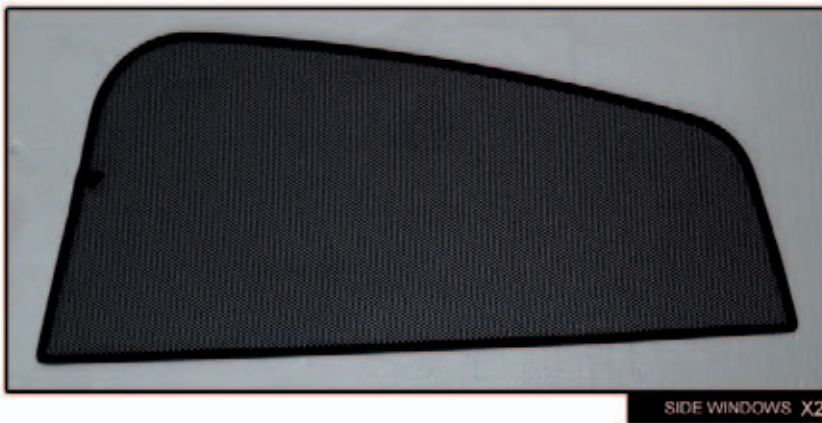

PRIVACY

Istruzioni di montaggio
Installation instructions

Fiat Bravo 5dr

FIA-BRVO-5-B

COMPONENTS INCLUDED

SHADES

FIXING CLIPS AND TOOLS

SIDE SHADE INSTALLATION