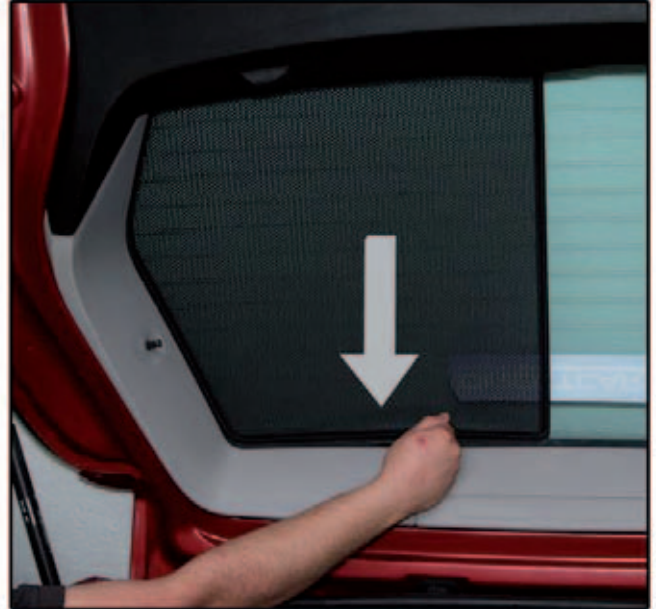

PRIVACY

Istruzioni di montaggio
Installation instructions

Fiat Bravo 5dr

FIA-BRVO-5-B

COMPONENTS INCLUDED

SHADES

FIXING CLIPS AND TOOLS

SIDE SHADE INSTALLATION

SIDE SHADE INSTALLATION

SIDE SHADE INSTALLATION

TAILGATE SHADE INSTALLATION

X4

TAILGATE SHADE INSTALLATION

TAILGATE SHADE INSTALLATION