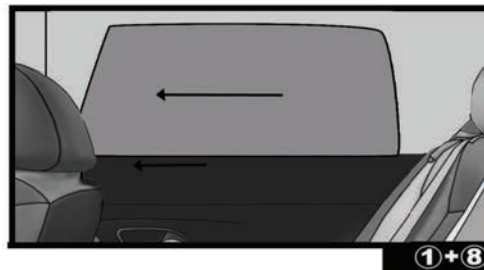

CL-M03 x 2

CL-M02 x 4

CL-T01 x 1

CAR
SHADES

Installation

TOYOTA YARIS 5DR

TOY-YARI-5-D

SIDE SHADE INSTALLATION