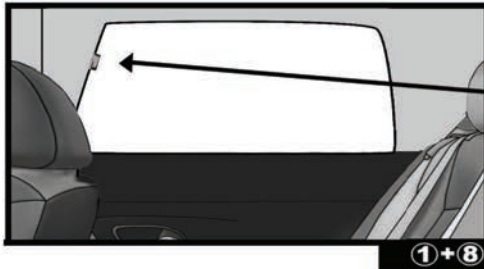

CL-M03 x 2

CL-M02 x 4

CL-T01 x 1

CAR
SHADES

Installation

TOYOTA YARIS 5DR

TOY-YARI-5-D

SIDE SHADE INSTALLATION