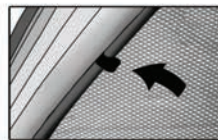

CL-M03 x 2

CL-M02 x 4

CL-T01 x 1

CAR
SHADES

Installation

TOYOTA YARIS 5DR

TOY-YARI-5-D

SIDE SHADE INSTALLATION