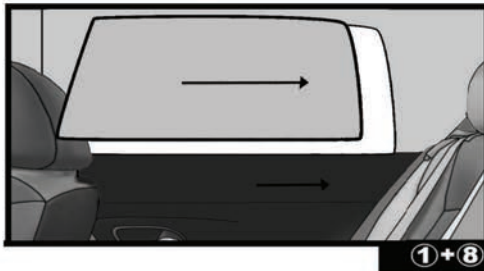

CL-M03 x 2

CL-M02 x 4

CL-T01 x 1

CAR
SHADES

Installation

TOYOTA YARIS 5DR

TOY-YARI-5-D

SIDE SHADE INSTALLATION