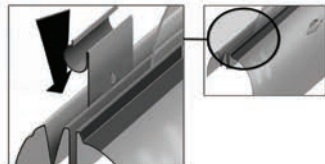

CL-M03 x 2

CL-M02 x 4

CL-T01 x 1

CAR
SHADES

Installation

TOYOTA YARIS 5DR

TOY-YARI-5-D

SIDE SHADE INSTALLATION