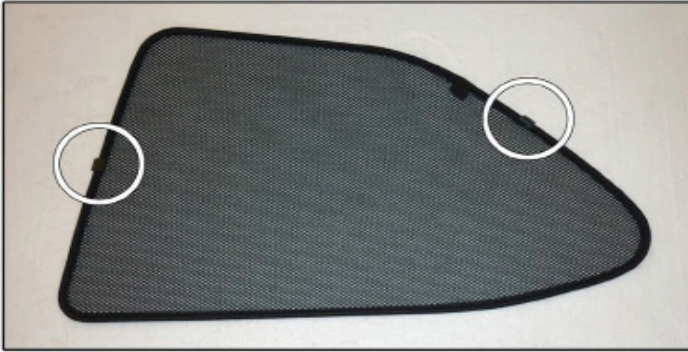

Installation Manual

TOYOTA AURIS 3DR
TOY-AURI-3-A

COMPONENTS INCLUDED

SIDE WINDOWS X2

TAILGATE WINDOW X2

CL-M02 x 8

Installation

TOYOTA AURIS 3DR
TOY-AURI-3-A

SIDE SHADE INSTALLATION

Installation

TOYOTA AURIS 3DR
TOY-AURI-3-A

SIDE SHADE INSTALLATION

Installation

TOYOTA AURIS 3DR

TOY-AURI-3-A

SIDE SHADE INSTALLATION