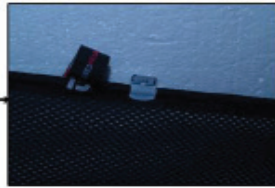

Installation Manual

TOYOTA AURIS 3DR
TOY-AURI-3-A

COMPONENTS INCLUDED

SIDE WINDOWS X2

TAILGATE WINDOW X2

CL-M02 x 8

Installation

TOYOTA AURIS 3DR
TOY-AURI-3-A

SIDE SHADE INSTALLATION

Installation

TOYOTA AURIS 3DR
TOY-AURI-3-A

SIDE SHADE INSTALLATION

Installation

TOYOTA AURIS 3DR

TOY-AURI-3-A

SIDE SHADE INSTALLATION