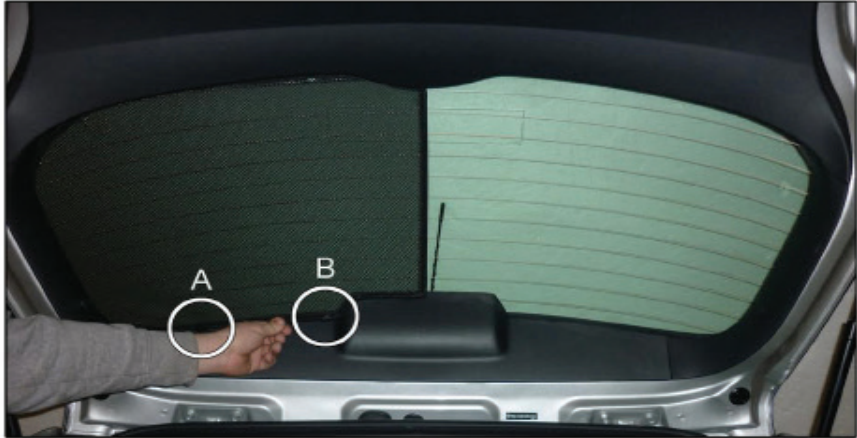

X2

Installation

TOYOTA AURIS 3DR
TOY-AURI-3-A

TAILGATE SHADE INSTALLATION

Installation

TOYOTA AURIS 3DR

TOY-AURI-3-A

TAILGATE SHADE INSTALLATION