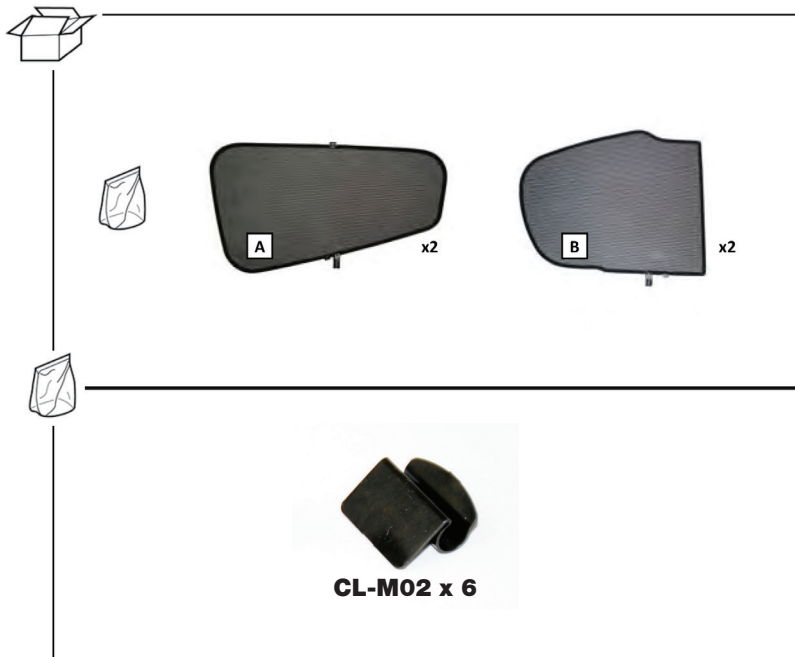

# Installation Manual

RENAULT CLIO (MKIII) 3DR

REN-CLIO-3-B

## COMPONENTS INCLUDED