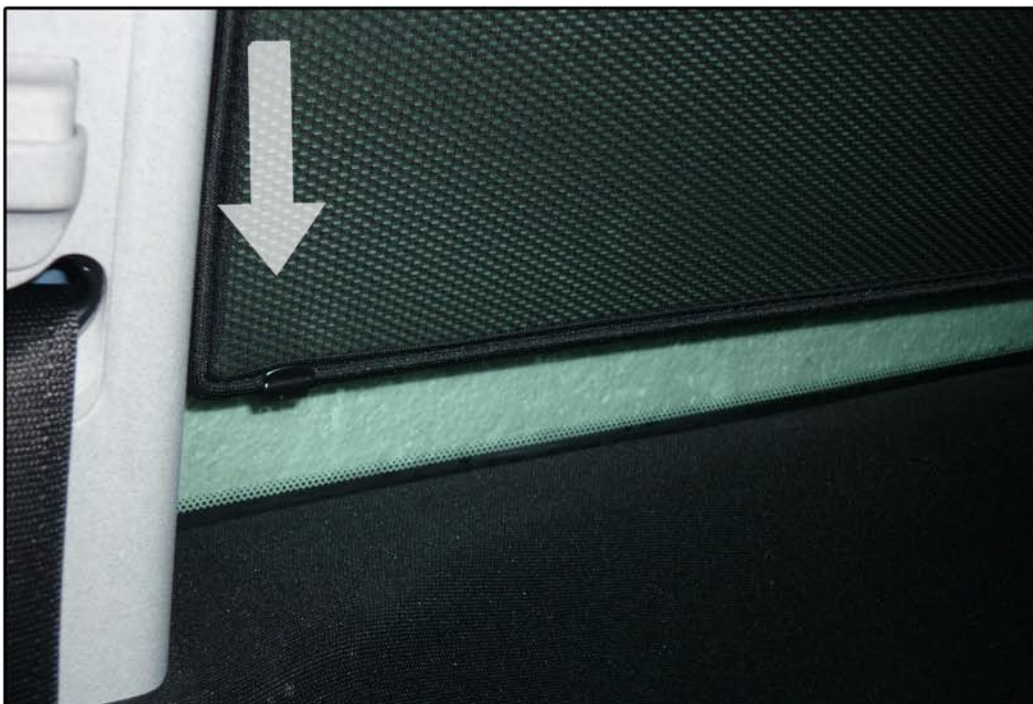

INSTALLATION INSTRUCTIONS

Fiat Stilo 3dr

FIA-STIL-3-A

COMPONENTS INCLUDED

SHADES

FIXING CLIPS

SIDE SHADE INSTALLATION

SIDE SHADE INSTALLATION