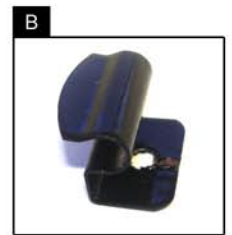

INSTALLATION INSTRUCTIONS

Fiat Stilo 3dr

FIA-STIL-3-A

COMPONENTS INCLUDED

SHADES

FIXING CLIPS

SIDE SHADE INSTALLATION

SIDE SHADE INSTALLATION