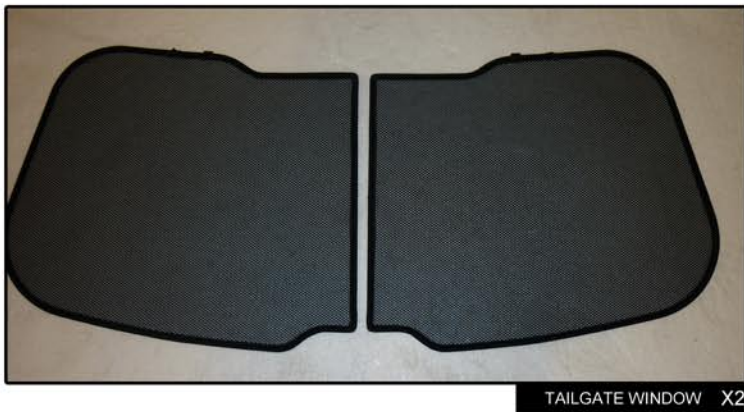

INSTALLATION INSTRUCTIONS

Fiat Stilo 3dr

FIA-STIL-3-A

COMPONENTS INCLUDED

SHADES

FIXING CLIPS

SIDE SHADE INSTALLATION

SIDE SHADE INSTALLATION

TAILGATE SHADE INSTALLATION

TAILGATE SHADE INSTALLATION

TAILGATE SHADE INSTALLATION