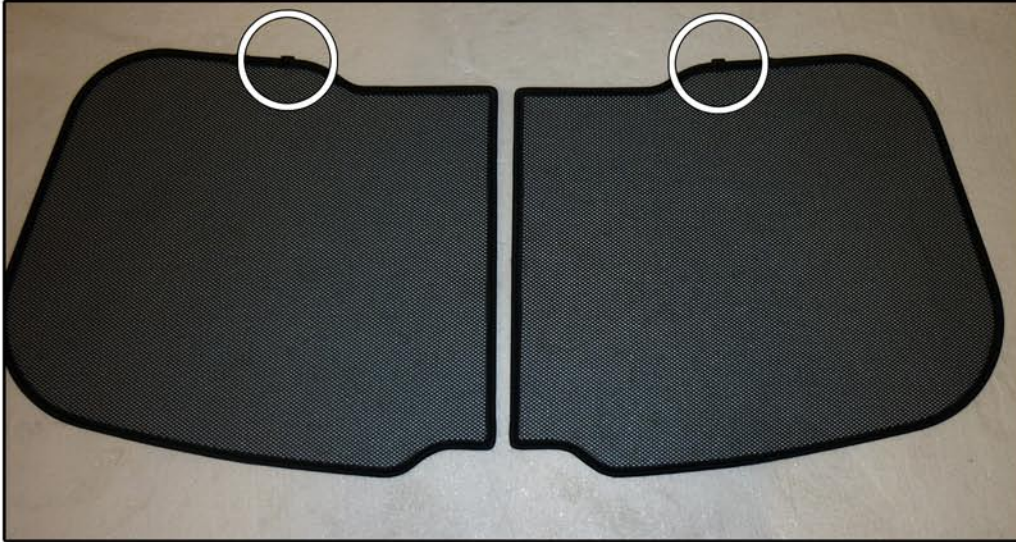

INSTALLATION INSTRUCTIONS

Fiat Stilo 3dr

FIA-STIL-3-A

COMPONENTS INCLUDED

SHADES

FIXING CLIPS

SIDE SHADE INSTALLATION

SIDE SHADE INSTALLATION

TAILGATE SHADE INSTALLATION

TAILGATE SHADE INSTALLATION

TAILGATE SHADE INSTALLATION