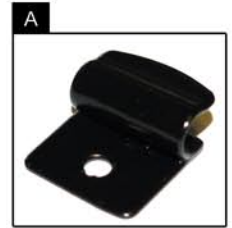

INSTALLATION INSTRUCTIONS

Fiat Stilo 3dr

FIA-STIL-3-A

COMPONENTS INCLUDED

SHADES

FIXING CLIPS

SIDE SHADE INSTALLATION

SIDE SHADE INSTALLATION