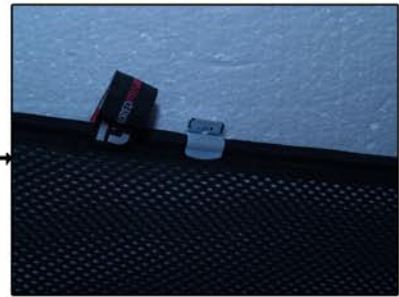

INSTALLATION INSTRUCTIONS

Fiat Stilo 3dr

FIA-STIL-3-A

COMPONENTS INCLUDED

SHADES

FIXING CLIPS

SIDE SHADE INSTALLATION

SIDE SHADE INSTALLATION

TAILGATE SHADE INSTALLATION

TAILGATE SHADE INSTALLATION

TAILGATE SHADE INSTALLATION