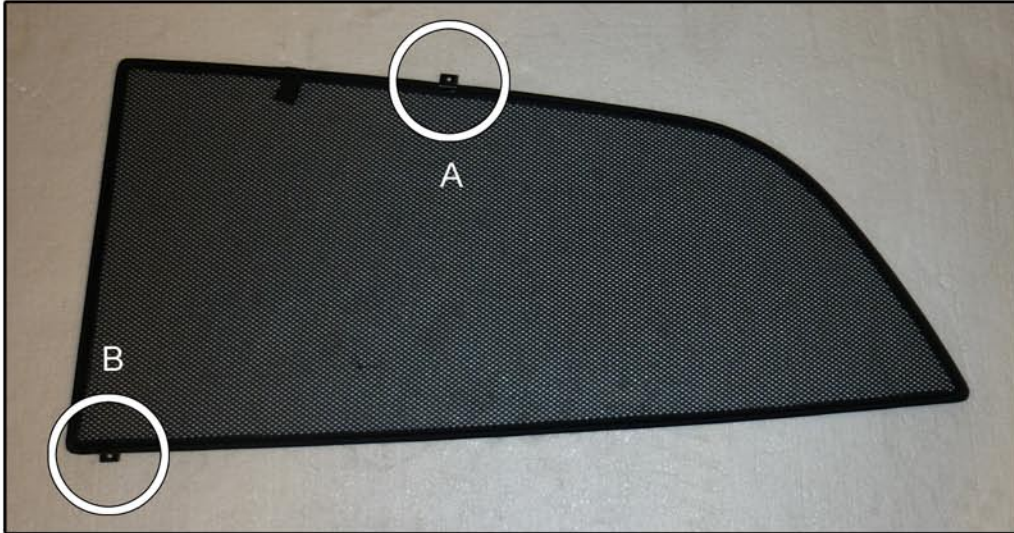

INSTALLATION INSTRUCTIONS

Fiat Stilo 3dr

FIA-STIL-3-A

COMPONENTS INCLUDED

SHADES

FIXING CLIPS

SIDE SHADE INSTALLATION

SIDE SHADE INSTALLATION

TAILGATE SHADE INSTALLATION

TAILGATE SHADE INSTALLATION

TAILGATE SHADE INSTALLATION