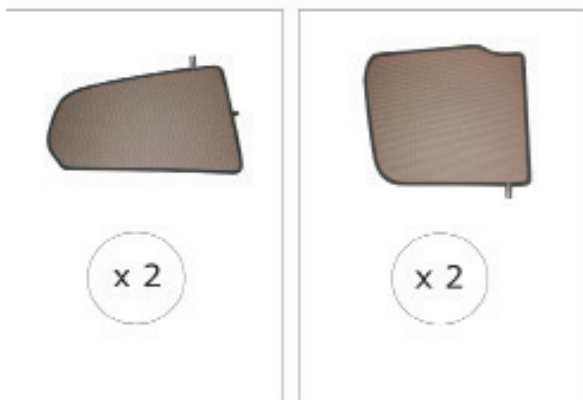

Installation Manual

FIAT GRANDE PUNTO 3DR
FIA-GRPU-3-A

COMPONENTS INCLUDED

CL-M01 x 2

Installation

FIAT GRANDE PUNTO 3DR

FIA-GRPU-3-A