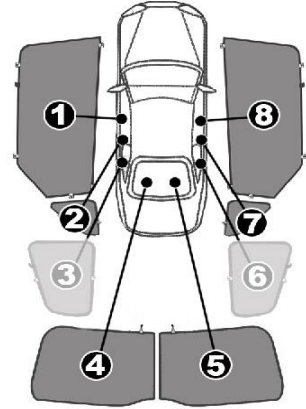

INSTALLATION INSTRUCTIONS

MERCEDES C-CLASS 4 DOOR 2014-

MB-CCLS-4-D