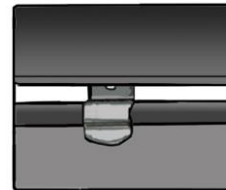

### FIXING CLIPS

**CL-M04 x2**

**CL-M12 x4**

SIDE SHADE INSTALLATION

2nd SIDE SHADE INSTALLATION

CL-M04

REAR SHADE INSTALLATION

CL-M12