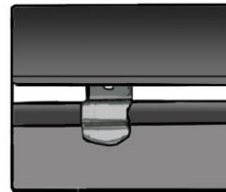

### FIXING CLIPS

**CL-M04 x2**

**CL-M12 x4**

SIDE SHADE INSTALLATION

2nd SIDE SHADE INSTALLATION

CL-M04

REAR SHADE INSTALLATION

CL-M12