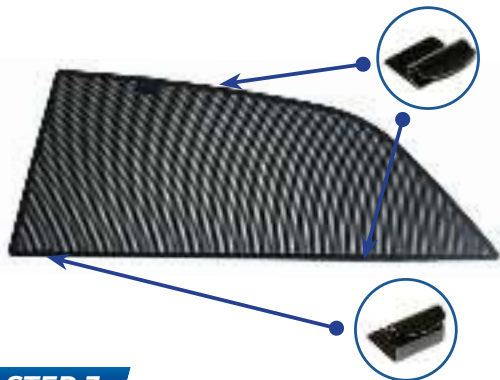

Installation

HYUNDAI I20 5DR
HYU-I20-5B

Components Needed

Side Shade Installation

STEP 1