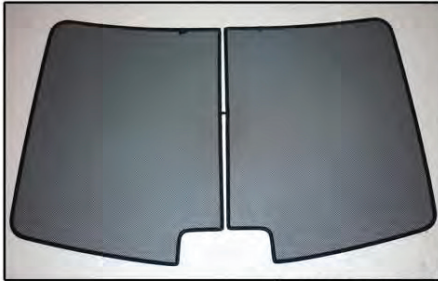

Installation Manual

TOYOTA AVENSIS 4DR
TOY-AVEN-4-C

COMPONENTS INCLUDED

SIDE WINDOWS X4

TAILGATE WINDOW X2

CL-M02 x 4

CL-M14 x 1

Installation