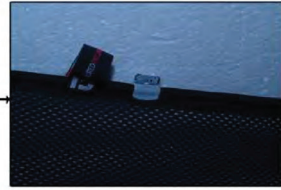

SIDE SHADE INSTALLATION