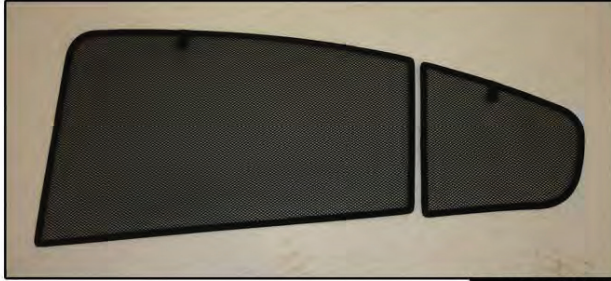

Installation Manual

TOYOTA AVENSIS 4DR
TOY-AVEN-4-C

COMPONENTS INCLUDED

SIDE WINDOWS X4

TAILGATE WINDOW X2

CL-M02 x 4

CL-M14 x 1

Installation

TOYOTA AVENISIS 4DR

TOY-AVEN-4-C

SIDE SHADE INSTALLATION

Installation

TOYOTA AVENISIS 4DR

TOY-AVEN-4-C

SIDE SHADE INSTALLATION

X2