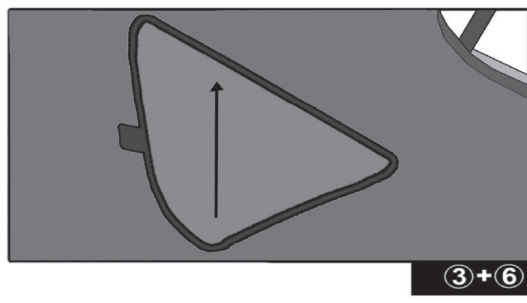

SIDE SHADE INSTALLATION

Installation

HONDA CR-V 5DR

HON-CRV-5-C

QUARTER LIGHT SHADE INSTALLATION

Installation

HONDA CR-V 5DR

HON-CRV-5-C