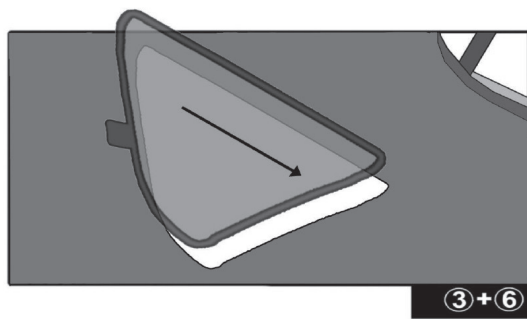

SIDE SHADE INSTALLATION

Installation

HONDA CR-V 5DR

HON-CRV-5-C

QUARTER LIGHT SHADE INSTALLATION

Installation

HONDA CR-V 5DR

HON-CRV-5-C