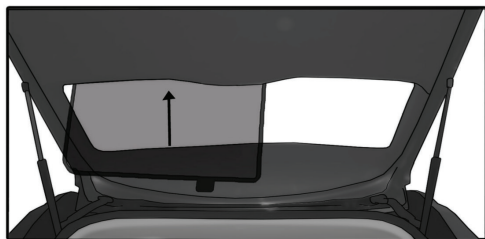

Installation

SKODA OCTAVIA ESTATE

SKO-OCTA-E-C

REAR SHADE INSTALLATION

④+⑤

④+⑤

④+⑤

④+⑤