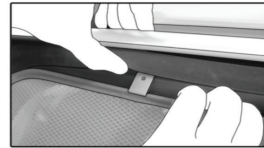

SIDE SHADE INSTALLATION

Installation

SKODA OCTAVIA ESTATE

SKO-OCTA-E-C

QUARTER LIGHT SHADE INSTALLATION

Installation

SKODA OCTAVIA ESTATE

SKO-OCTA-E-C