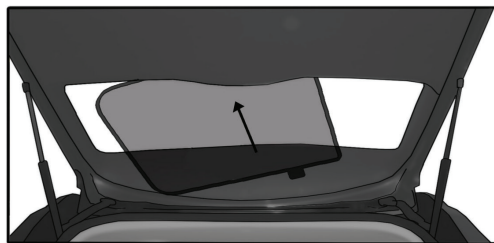

Installation

SKODA OCTAVIA ESTATE

SKO-OCTA-E-C

REAR SHADE INSTALLATION

④+⑤

④+⑤

④+⑤

④+⑤