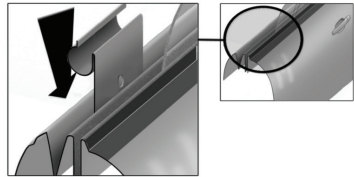

Installation Manual

SKODA OCTAVIA ESTATE
SKO-OCTA-E-C

COMPONENTS INCLUDED

CL-M02 x 6

CL-M05 x 4

Installation

SKODA OCTAVIA ESTATE

SKO-OCTA-E-C

SIDE SHADE INSTALLATION

Installation

SKODA OCTAVIA ESTATE

SKO-OCTA-E-C

QUARTER LIGHT SHADE INSTALLATION

Installation

SKODA OCTAVIA ESTATE

SKO-OCTA-E-C