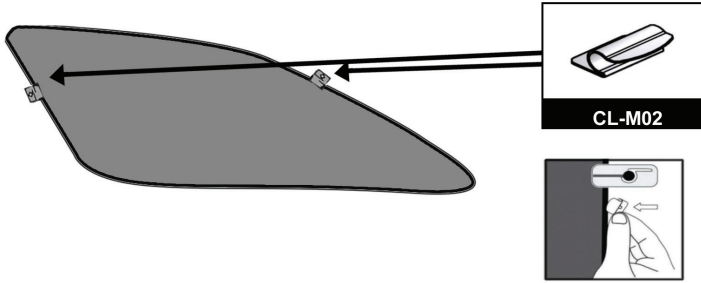

Installation Manual

SKODA OCTAVIA ESTATE
SKO-OCTA-E-C

COMPONENTS INCLUDED

CL-M02 x 6

CL-M05 x 4

Installation

SKODA OCTAVIA ESTATE

SKO-OCTA-E-C

SIDE SHADE INSTALLATION

Installation

SKODA OCTAVIA ESTATE

SKO-OCTA-E-C

QUARTER LIGHT SHADE INSTALLATION

Installation

SKODA OCTAVIA ESTATE

SKO-OCTA-E-C