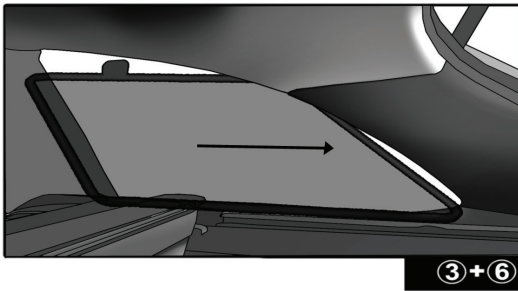

SIDE SHADE INSTALLATION

Installation

SKODA OCTAVIA ESTATE

SKO-OCTA-E-C

QUARTER LIGHT SHADE INSTALLATION

Installation

SKODA OCTAVIA ESTATE

SKO-OCTA-E-C