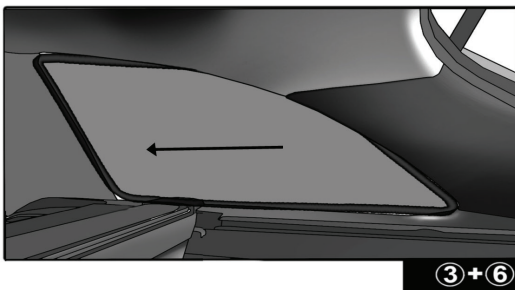

SIDE SHADE INSTALLATION

Installation

SKODA OCTAVIA ESTATE

SKO-OCTA-E-C

QUARTER LIGHT SHADE INSTALLATION

Installation

SKODA OCTAVIA ESTATE

SKO-OCTA-E-C