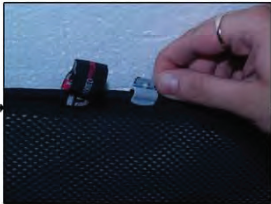

SIDE SHADE INSTALLATION

X2

Installation

FIAT PUNTO 3DR

FIA-PUNT-3-A

TAILGATE SHADE INSTALLATION

Installation

FIAT PUNTO 3DR