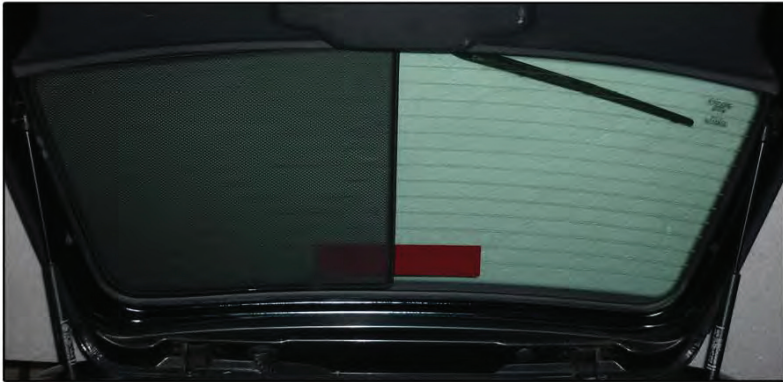

SIDE SHADE INSTALLATION

X2

Installation

FIAT PUNTO 3DR

FIA-PUNT-3-A

TAILGATE SHADE INSTALLATION

Installation

FIAT PUNTO 3DR

FIA-PUNT-3-A

TAILGATE SHADE INSTALLATION

Installation

FIAT PUNTO 3DR

FIA-PUNT-3-A

TAILGATE SHADE INSTALLATION

X2