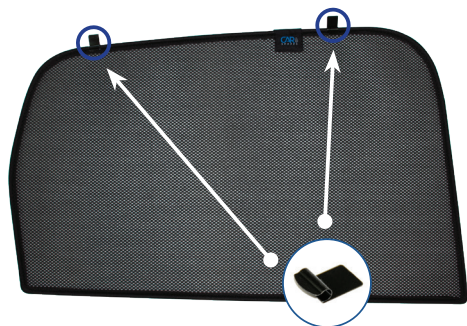

CL-M12 x 2

CL-M02 x 4

CL-M14 x 1

CAR[®]
S H A D E S

Installation

FORD KUGA 5DR
FOR-KUGA-5-B

Components Needed

Side Shades

CL-M01 x 4

Side Shade Installation

STEP 1

STEP 2

STEP 3

STEP 4

STEP 5

STEP 6