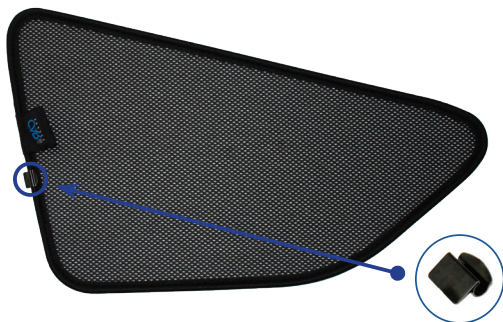

Installation

FORD KUGA 5DR
FOR-KUGA-5-B

Side Shade Installation

STEP 7

STEP 8

STEP 9

STEP 10

STEP 11

Repeat this whole process for the other side.

Installation

FORD KUGA 5DR
FOR-KUGA-5-B

Components Needed

Port Shades

CL-M02 x 2

Port Shade Installation

STEP 1