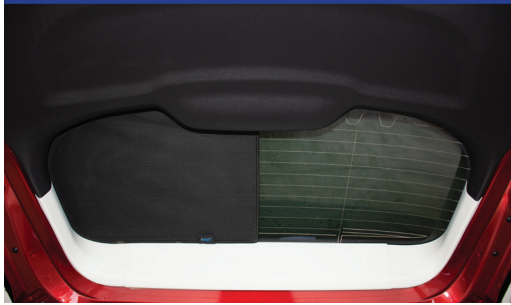

STEP 3

STEP 4

STEP 5

STEP 6

Installation

FORD KUGA 5DR
FOR-KUGA-5-B

Tailgate Shade Installation

STEP 7