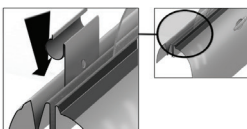

CL-M02 x 6

Installation

FIAT 500 MPV (TREKKING)
FIA-500L-5-A

SIDE SHADE INSTALLATION

Installation

FIAT 500 MPV (TREKKING)

FIA-500L-5-A

QUARTER SHADE INSTALLATION