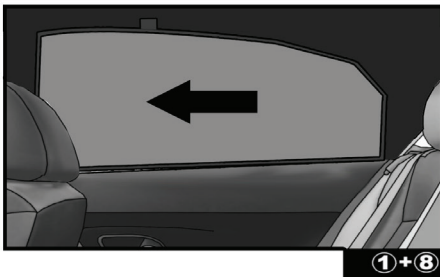

Installation

FIAT 500 MPV (TREKKING)
FIA-500L-5-A

SIDE SHADE INSTALLATION