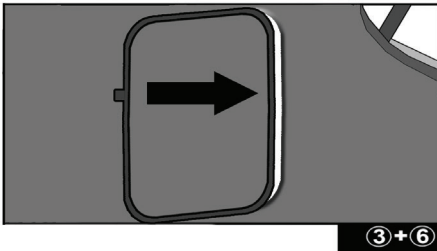

CL-M02 x 6

Installation

FIAT 500 MPV (TREKKING)
FIA-500L-5-A

SIDE SHADE INSTALLATION

Installation

FIAT 500 MPV (TREKKING)

FIA-500L-5-A

QUARTER SHADE INSTALLATION