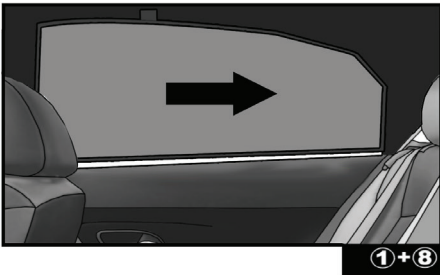

Installation

FIAT 500 MPV (TREKKING)
FIA-500L-5-A

SIDE SHADE INSTALLATION