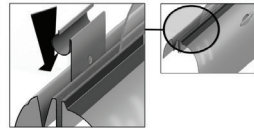

CL-M02 x 6

Installation

FIAT 500 MPV (TREKKING)
FIA-500L-5-A

SIDE SHADE INSTALLATION

Installation

FIAT 500 MPV (TREKKING)

FIA-500L-5-A

QUARTER SHADE INSTALLATION