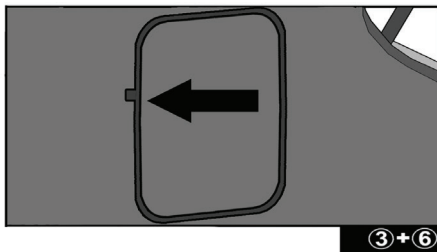

CL-M02 x 6

Installation

FIAT 500 MPV (TREKKING)
FIA-500L-5-A

SIDE SHADE INSTALLATION

Installation

FIAT 500 MPV (TREKKING)

FIA-500L-5-A

QUARTER SHADE INSTALLATION