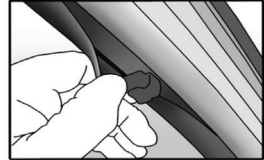

Installation

FIAT 500 MPV (TREKKING)
FIA-500L-5-A

SIDE SHADE INSTALLATION