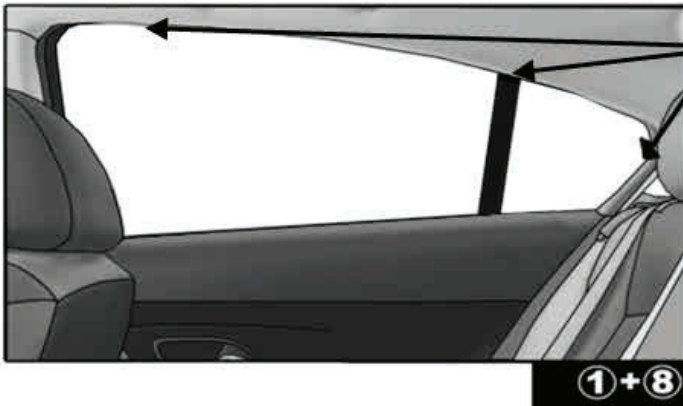

CL-W01 x 1

CAR
SHADES

Installation

VAUXHALL MOKKA 5DR

VAU-MOKA-5-A

SIDE SHADE INSTALLATION

①+⑧

①+⑧