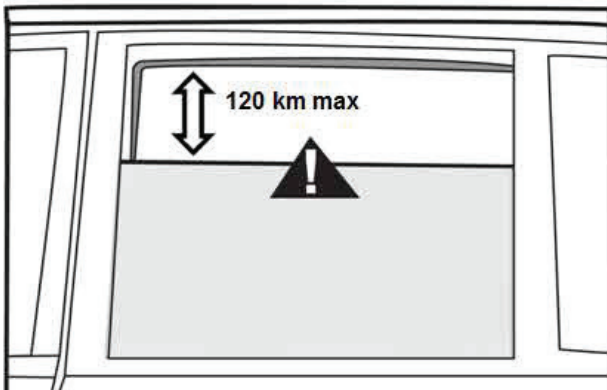

Installation

VAUXHALL MOKKA 5DR

VAU-MOKA-5-A

SIDE SHADE INSTALLATION

①+⑧

①+⑧