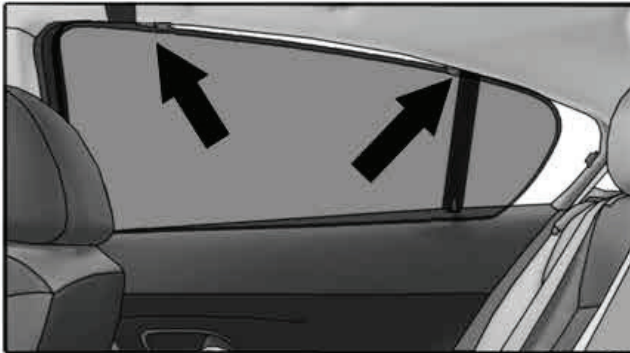

CL-W01

①+⑧

CL-P02

Installation

VAUXHALL MOKKA 5DR

VAU-MOKA-5-A

SIDE SHADE INSTALLATION

①+⑧