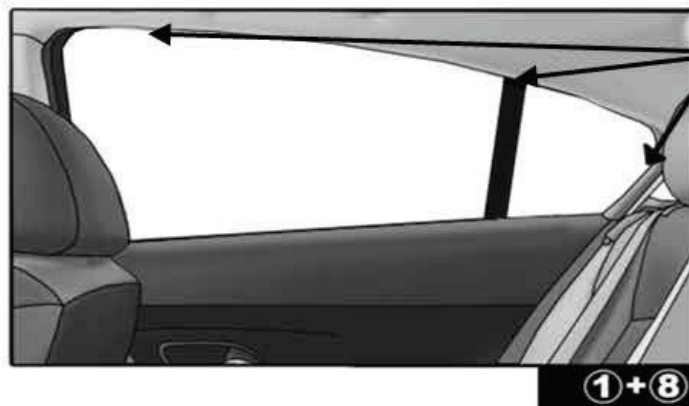

Installation

VAUXHALL MOKKA 5DR

VAU-MOKA-5-A

SIDE SHADE INSTALLATION

①+⑧

①+⑧

CL-W01

①+⑧

CL-P02