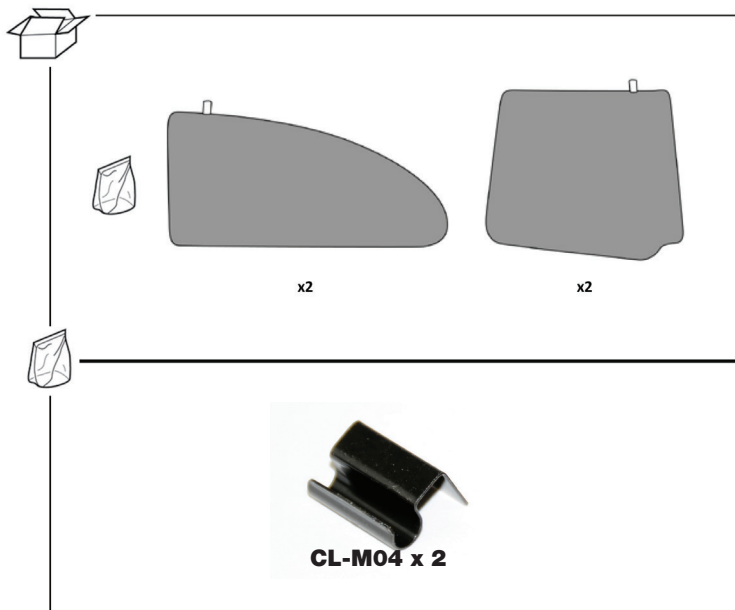

Installation Manual

SEAT IBIZA 3DR
SEA-IBIZ-3-A

COMPONENTS INCLUDED

Installation

SEAT IBIZA 3DR

SEA-IBIZ-3-A

Installation

SEAT IBIZA 3DR
SEA-IBIZ-3-A

1 Attach clip to shade

Apply to both shades