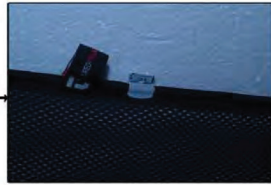

Installation

VAUXHALL CORSA 3DR

VAU-CORS-3-A

TAILGATE SHADE INSTALLATION