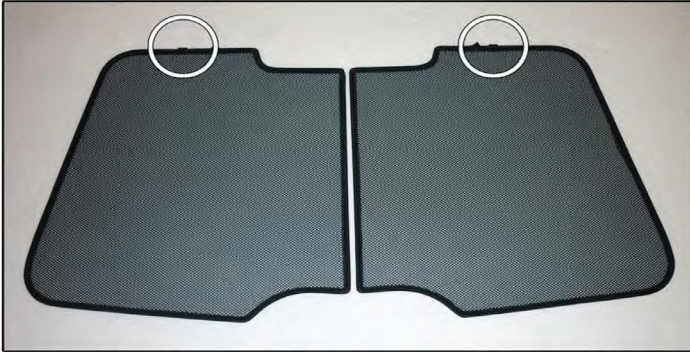

Installation

VAUXHALL CORSA 3DR

VAU-CORS-3-A

TAILGATE SHADE INSTALLATION