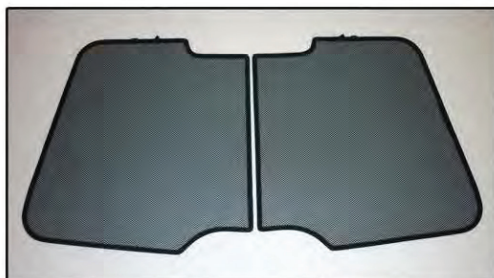

Installation Manual

VAUXHALL CORSA 3DR

VAU-CORS-3-A

COMPONENTS INCLUDED

SIDE WINDOWS X2

TAILGATE WINDOW X2

CL-M02 x 4

CAR
SHADES

Installation

VAUXHALL CORSA 3DR

VAU-CORS-3-A

SIDE SHADE INSTALLATION

Installation

VAUXHALL CORSA 3DR

VAU-CORS-3-A

SIDE SHADE INSTALLATION