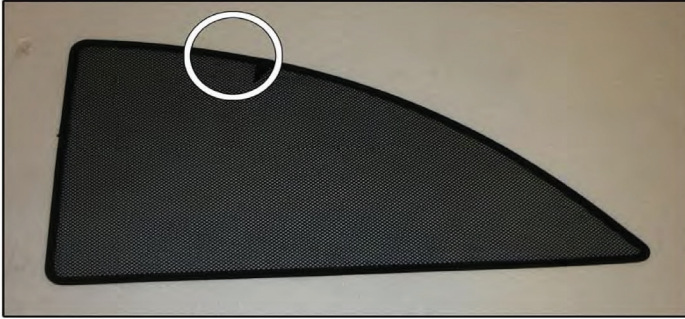

Installation Manual

VAUXHALL CORSA 3DR

VAU-CORS-3-A

COMPONENTS INCLUDED

SIDE WINDOWS X2

TAILGATE WINDOW X2

CL-M02 x 4

CAR
SHADES

Installation

VAUXHALL CORSA 3DR

VAU-CORS-3-A

SIDE SHADE INSTALLATION

Installation

VAUXHALL CORSA 3DR

VAU-CORS-3-A

SIDE SHADE INSTALLATION