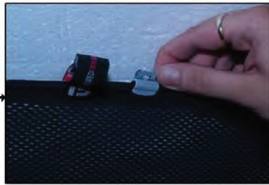

SIDE SHADE INSTALLATION