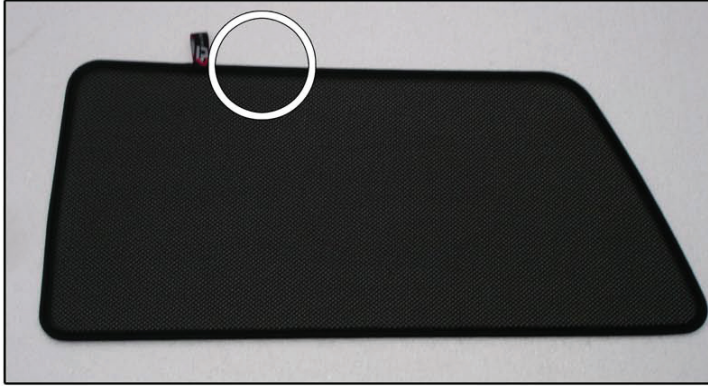

Installation

MINI COOPER 3DR

MIN-ONE-3-B

SIDE SHADE INSTALLATION