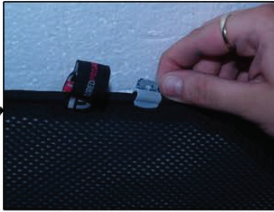

SIDE SHADE INSTALLATION