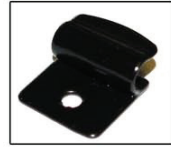

SIDE SHADE INSTALLATION