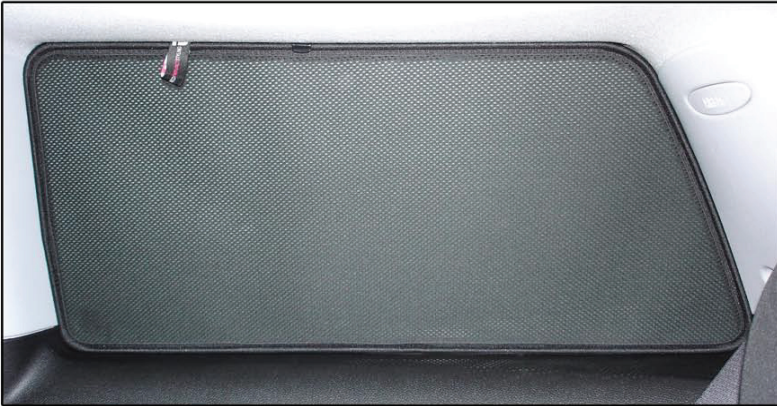

Installation Manual

MINI COOPER 3DR
MIN-ONE-3-B

COMPONENTS INCLUDED

SIDE WINDOWS X2

TAILGATE WINDOW X2

CL-M02 x 2

CL-M12 x 4

Installation

MINI COOPER 3DR

MIN-ONE-3-B

SIDE SHADE INSTALLATION

Installation

MINI COOPER 3DR

MIN-ONE-3-B

SIDE SHADE INSTALLATION

X2