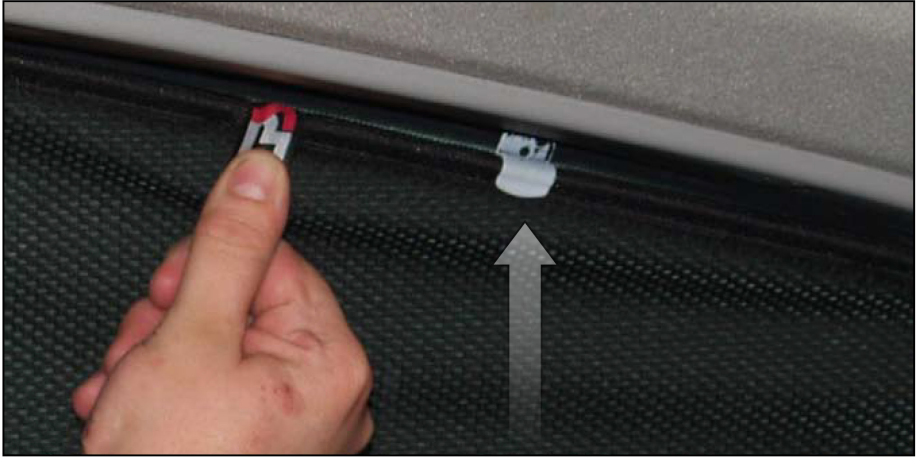

Installation

FORD FIESTA 3DR

FOR-FIES-3-A

SIDE SHADE INSTALLATION