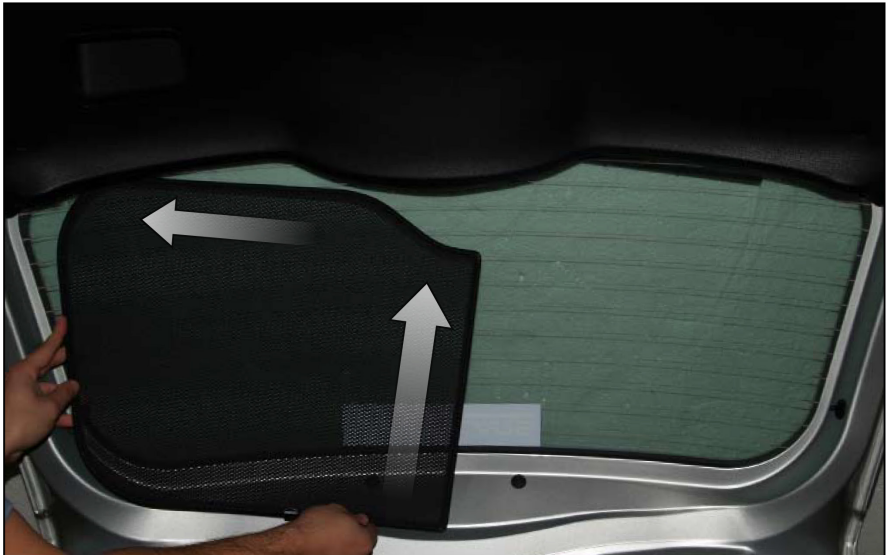

FORD FIESTA 3DR

FOR-FIES-3-A

SIDE SHADE INSTALLATION

Installation

FORD FIESTA 3DR

FOR-FIES-3-A

REAR SHADE INSTALLATION

X2