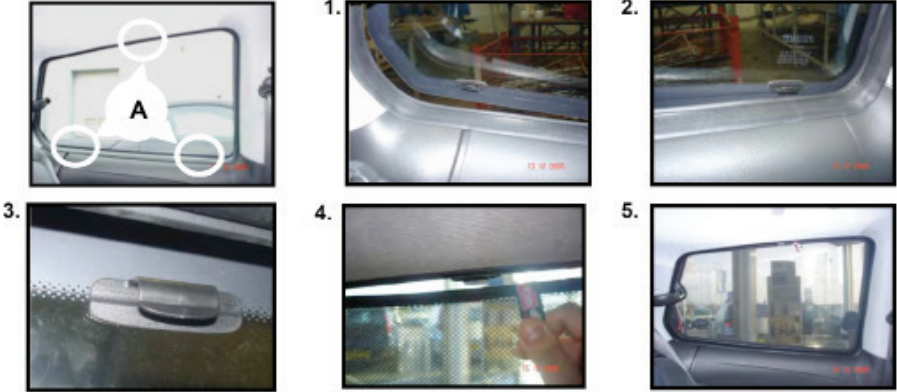

Installation Manual

FIAT PUNTO 3DR
FIA-PUNT-3-B

COMPONENTS INCLUDED

Hardware Pack

2 X Tailgate shades
2 X Side Shades

CL-P02 x 10

CL-W01 x 1

Installation

FIAT PUNTO 3DR
FIA-PUNT-3-B

SIDE WINDOW INSTALLATION

TAILGATE WINDOW INSTALLATION