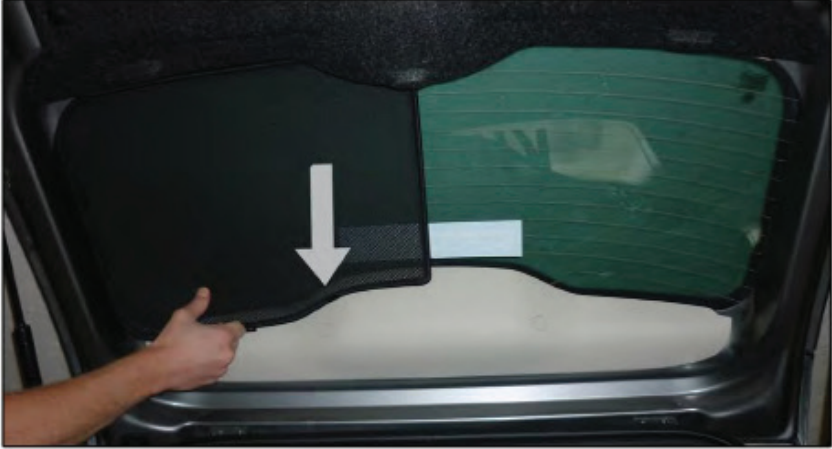

Installation

FIAT 500 3DR
FIA-500-3-A

TAILGATE SHADE INSTALLATION

Installation

FIAT 500 3DR
FIA-500-3-A

TAILGATE SHADE INSTALLATION

Installation

FIAT 500 3DR
FIA-500-3-A