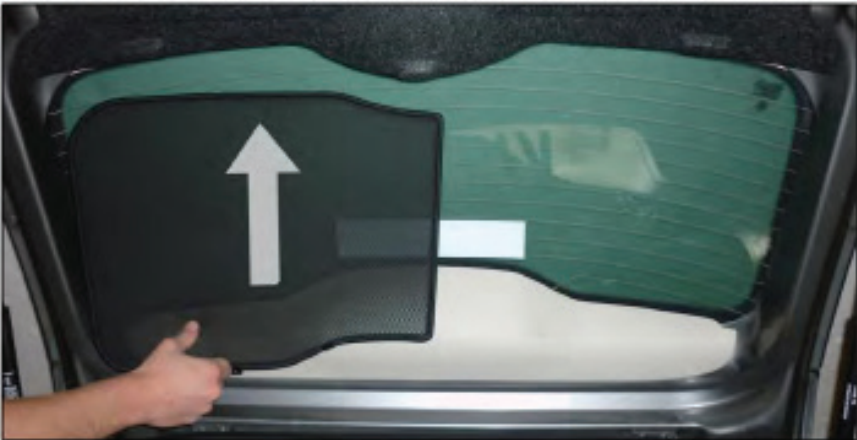

TAILGATE SHADE INSTALLATION