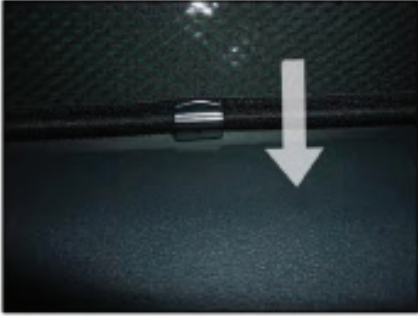

FIAT 500 3DR
FIA-500-3-A

SIDE SHADE INSTALLATION

Installation

FIAT 500 3DR
FIA-500-3-A

SIDE SHADE INSTALLATION

Installation

FIAT 500 3DR
FIA-500-3-A

SIDE SHADE INSTALLATION