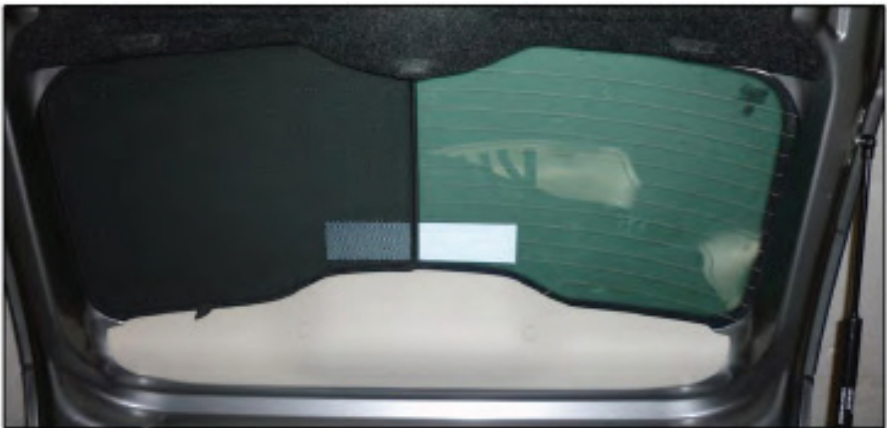

TAILGATE SHADE INSTALLATION