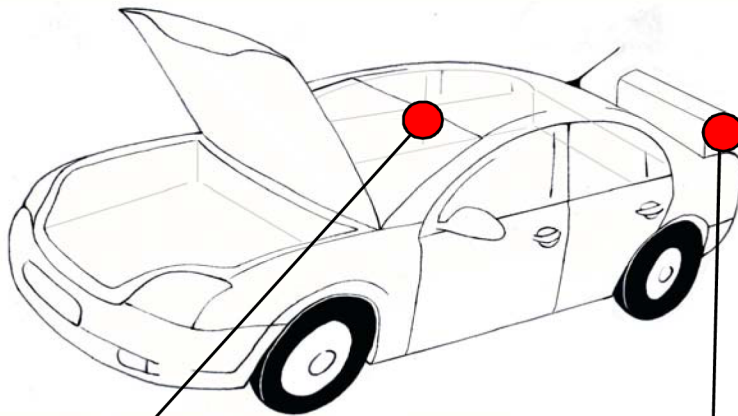

# SMART

Made in France

EB1 EA4

PZ 4

MICRO COMPACT CAR SMART

**WME01MC1YH106997**

- 900 KG

1 - 427 KG

2 - 610 KG

**MODEL-MODELLO**

**FORTWO**  
(nuovi modelli -  
new models)

**FORTWO**  
(vecchi modelli -  
old models)