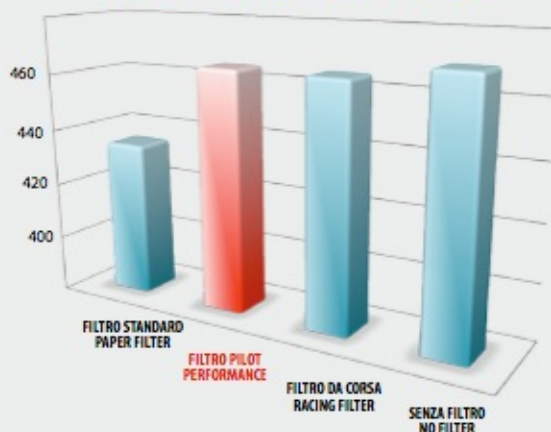

polyurethane resin which is hot-injected into the mould. With this unique manufacturing process called "IN-MOULD", the filtering unit is being "moulded" into the injected resin frame forming a single-body product.

The result of this process is a "state of the art" filter, without any gluing, welding or slots which could compromise the performance and the durability.

WHAT ARE THE ADVANTAGES OF USING PILOT-PERFORMANCE COTTON FILTERS?

- Our filters use same technology and materials as used on the competition vehicles such as formula one, rally and touring race cars.
- These filters reduce the air restrictions, allow more air through the filter, let the engine breath more and perform at its best.
- More air reaches the engine, better is the combustion and consequently more horsepower and acceleration are performed.

HIGHLY PERFORMANT - ENVIRONMENTAL FRIENDLY - CONVENIENT

- One Pilot-Performance filter will last the life of your vehicle. No more air filter replacements are necessary.
- At regular intervals of 20-25.000 Km, the filter can be washed and regenerated by using the specially formulated WASHING KIT (consisting of detergent and regenerating oil).
- Thousands of microscopic cotton threads absorb the specially formulated oil to create a powerful and efficient filtering media that protects motor from harmful contaminants.

FLOW CAPACITY - FILTER MATERIAL TEST

La tabella comparativa si riferisce a filtri nuovi, testati in laboratorio. I dati possono variare in base al modello di filtro ed al veicolo.

This chart is an example of individual filter tested using laboratory equipment in dust-free conditions. Data may vary depending on filter model and vehicle.